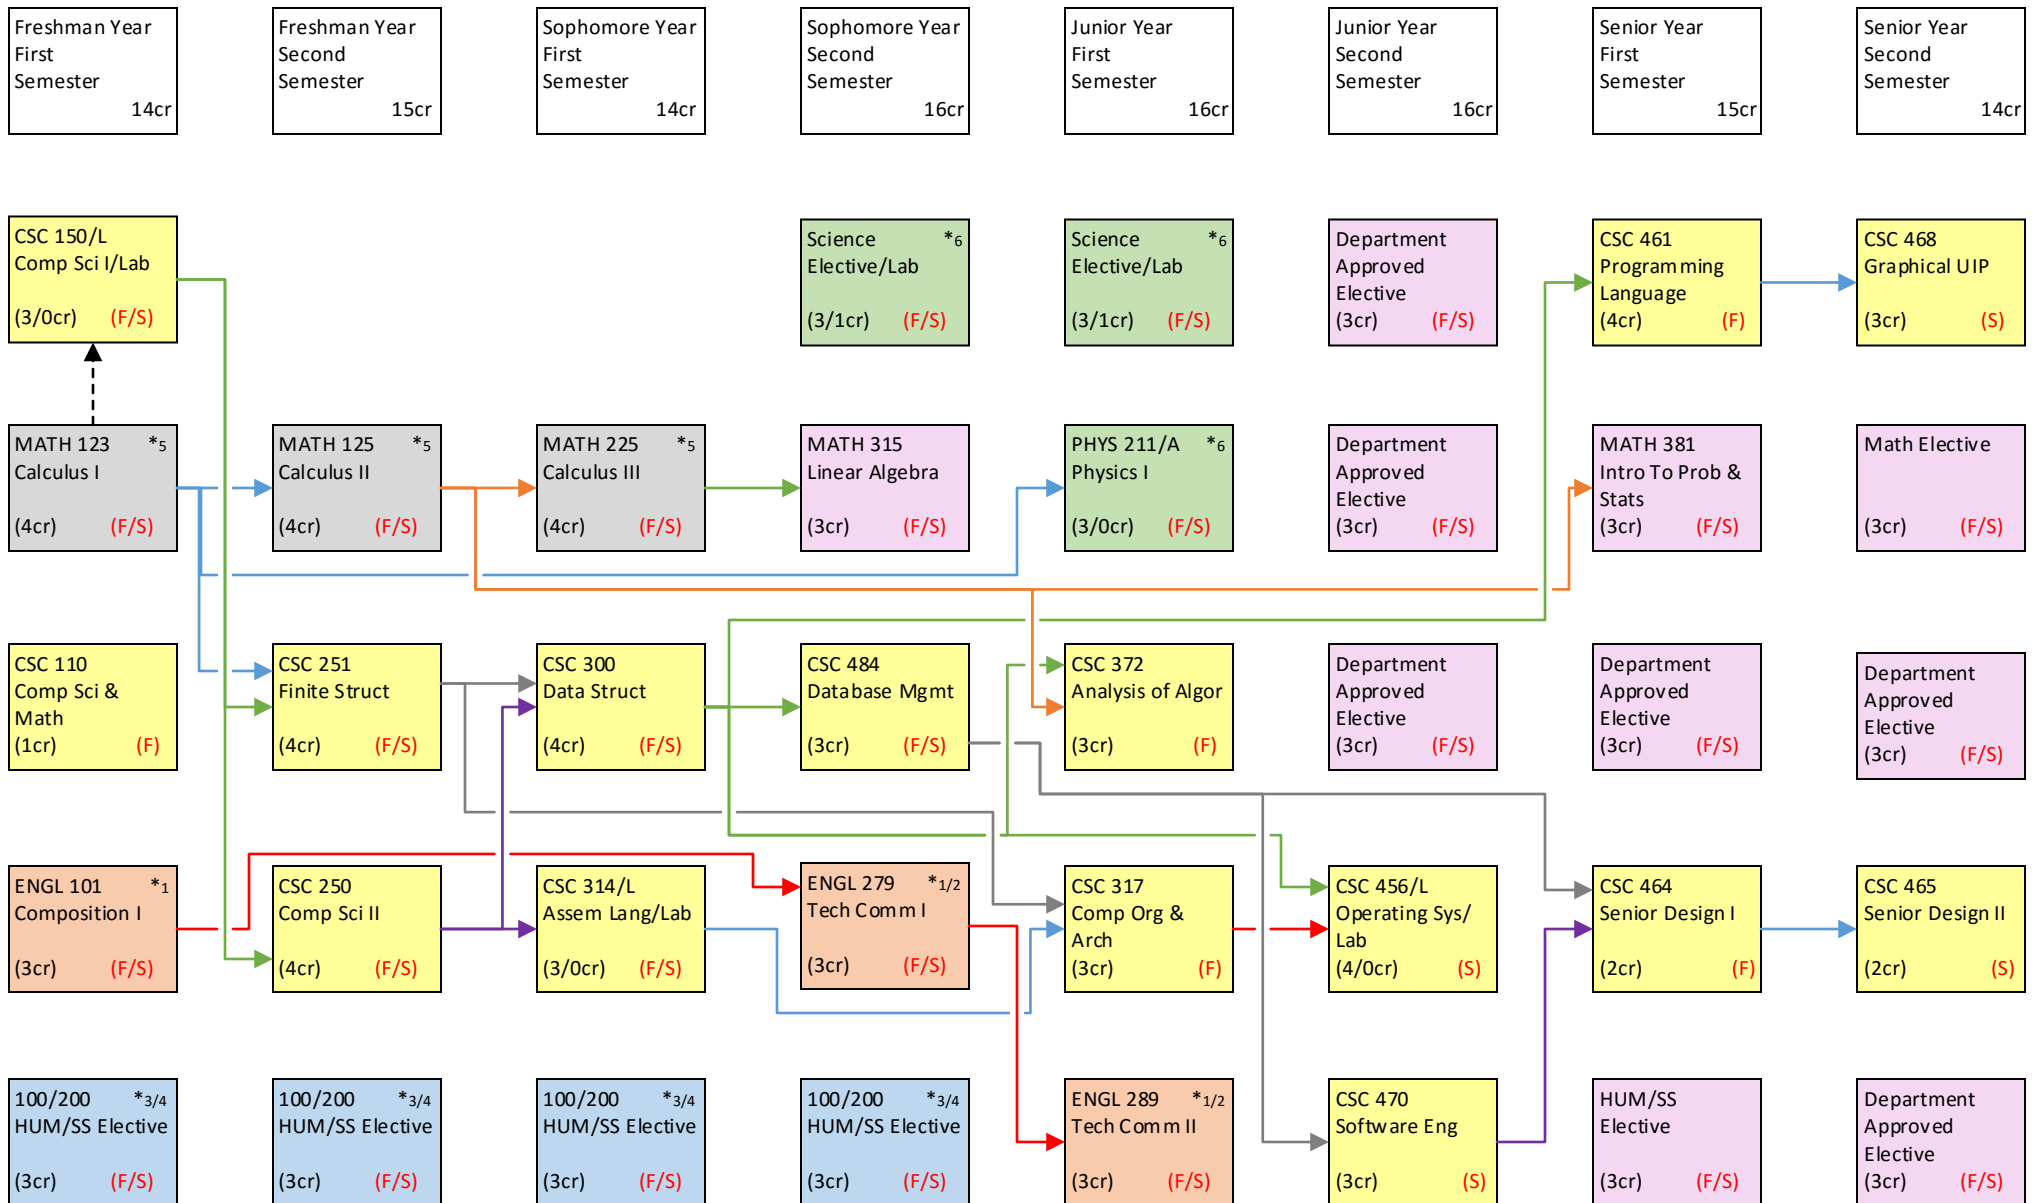

BS Computer Science Curriculum Flowchart (2016-17)—120 Credits

Courses that are offered in Fall ONLY or Spring ONLY are indicated by F or S semesters, respectively. Courses indicated F/S are offered Fall and Spring semesters.

*1-6 Indicates courses that may be used to satisfy goals 1-6 of the system general education requirements.

Refer to the 2016-17 academic catalog for additional information regarding system general education requirements, elective courses, pre-/co-requisites and grade requirements.

A list of approved or recommended electives and other supplemental information may be obtained from your academic department

Revised: June 2016