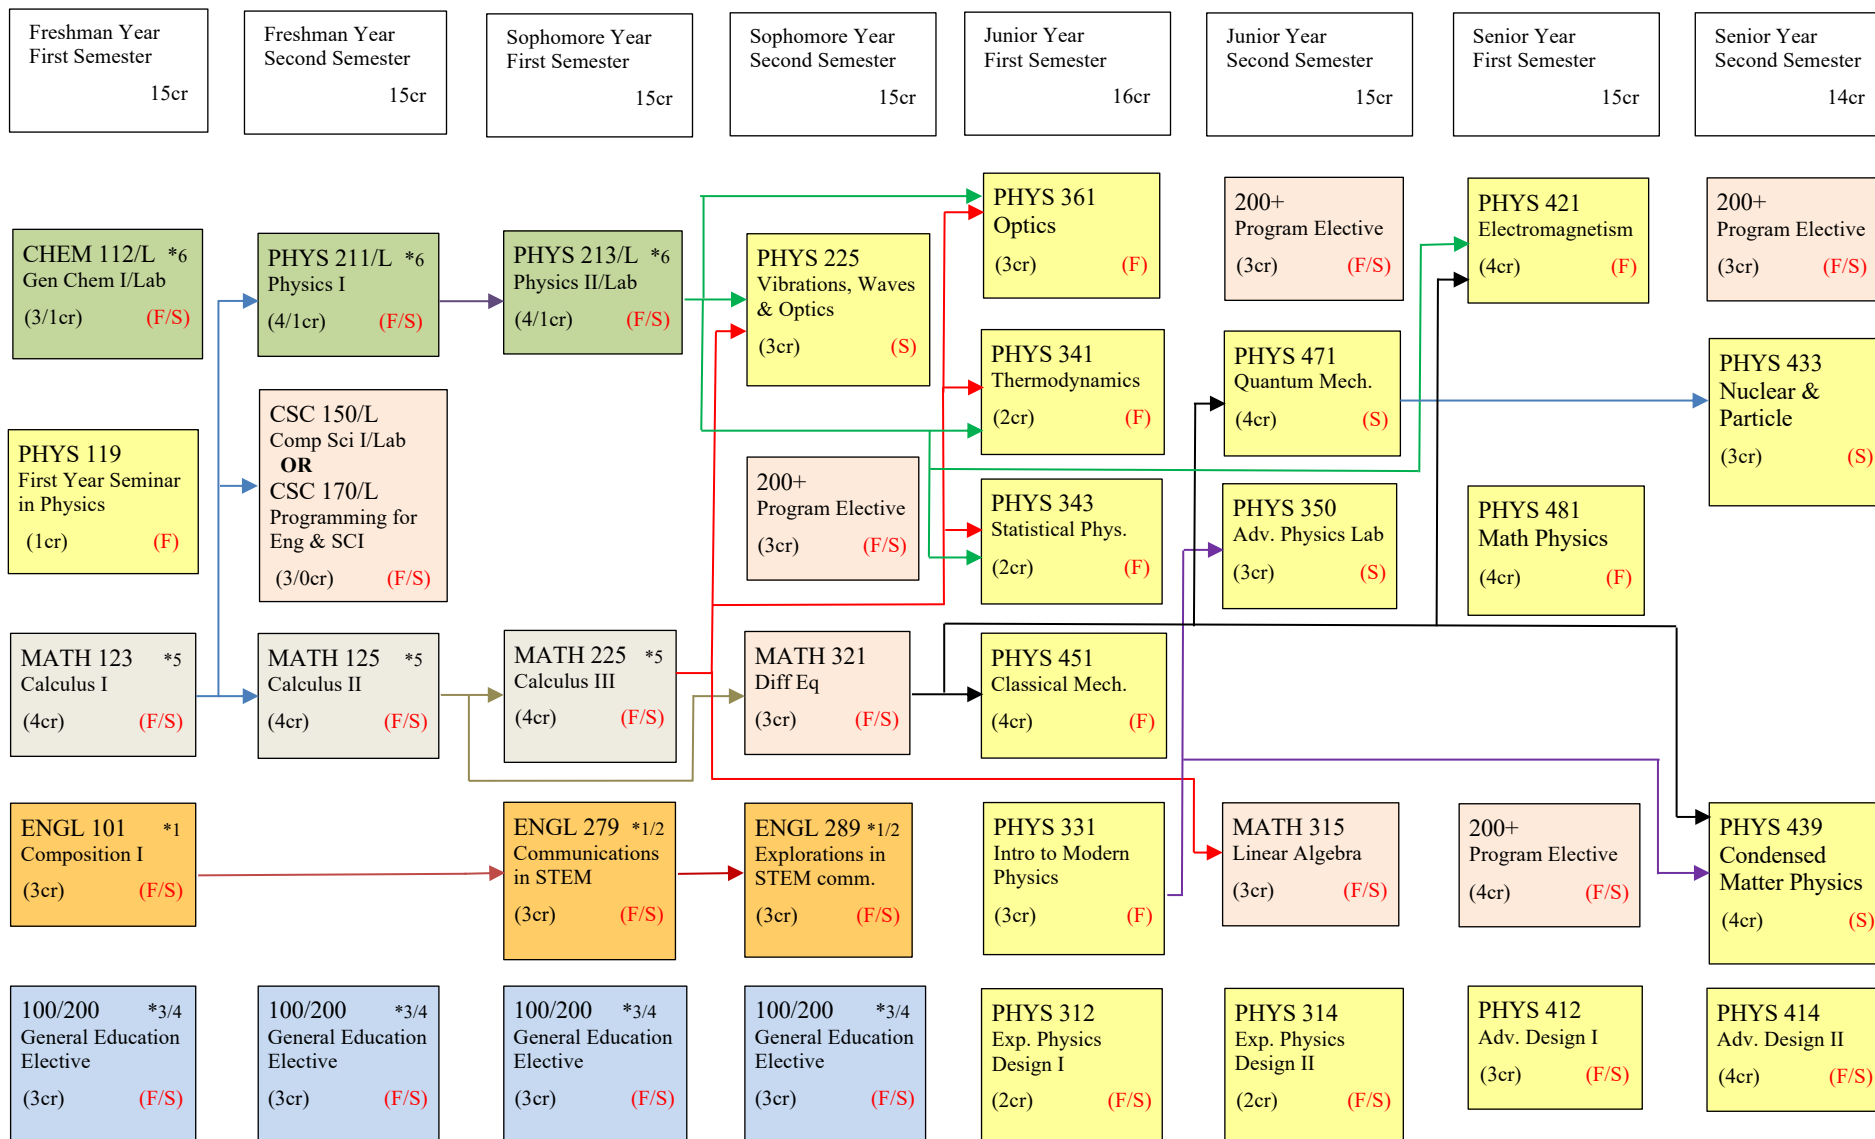

## BS Physics Curriculum Flowchart (2021-2022) – 120 credits

Courses that are offered in Fall ONLY or Spring ONLY are indicated by F or S semesters, respectively. Courses indicated F/S are offered Fall and Spring semesters.

\*1-6 Indicates courses that may be used to satisfy goals 1-6 of the system general requirements.

Refer to the 2021-2022 academic catalog for additional information regarding system general education requirements, elective courses, pre-/co-requisites and grade requirements. A list of approved or recommended electives and other supplemental information may be obtained from your academic department