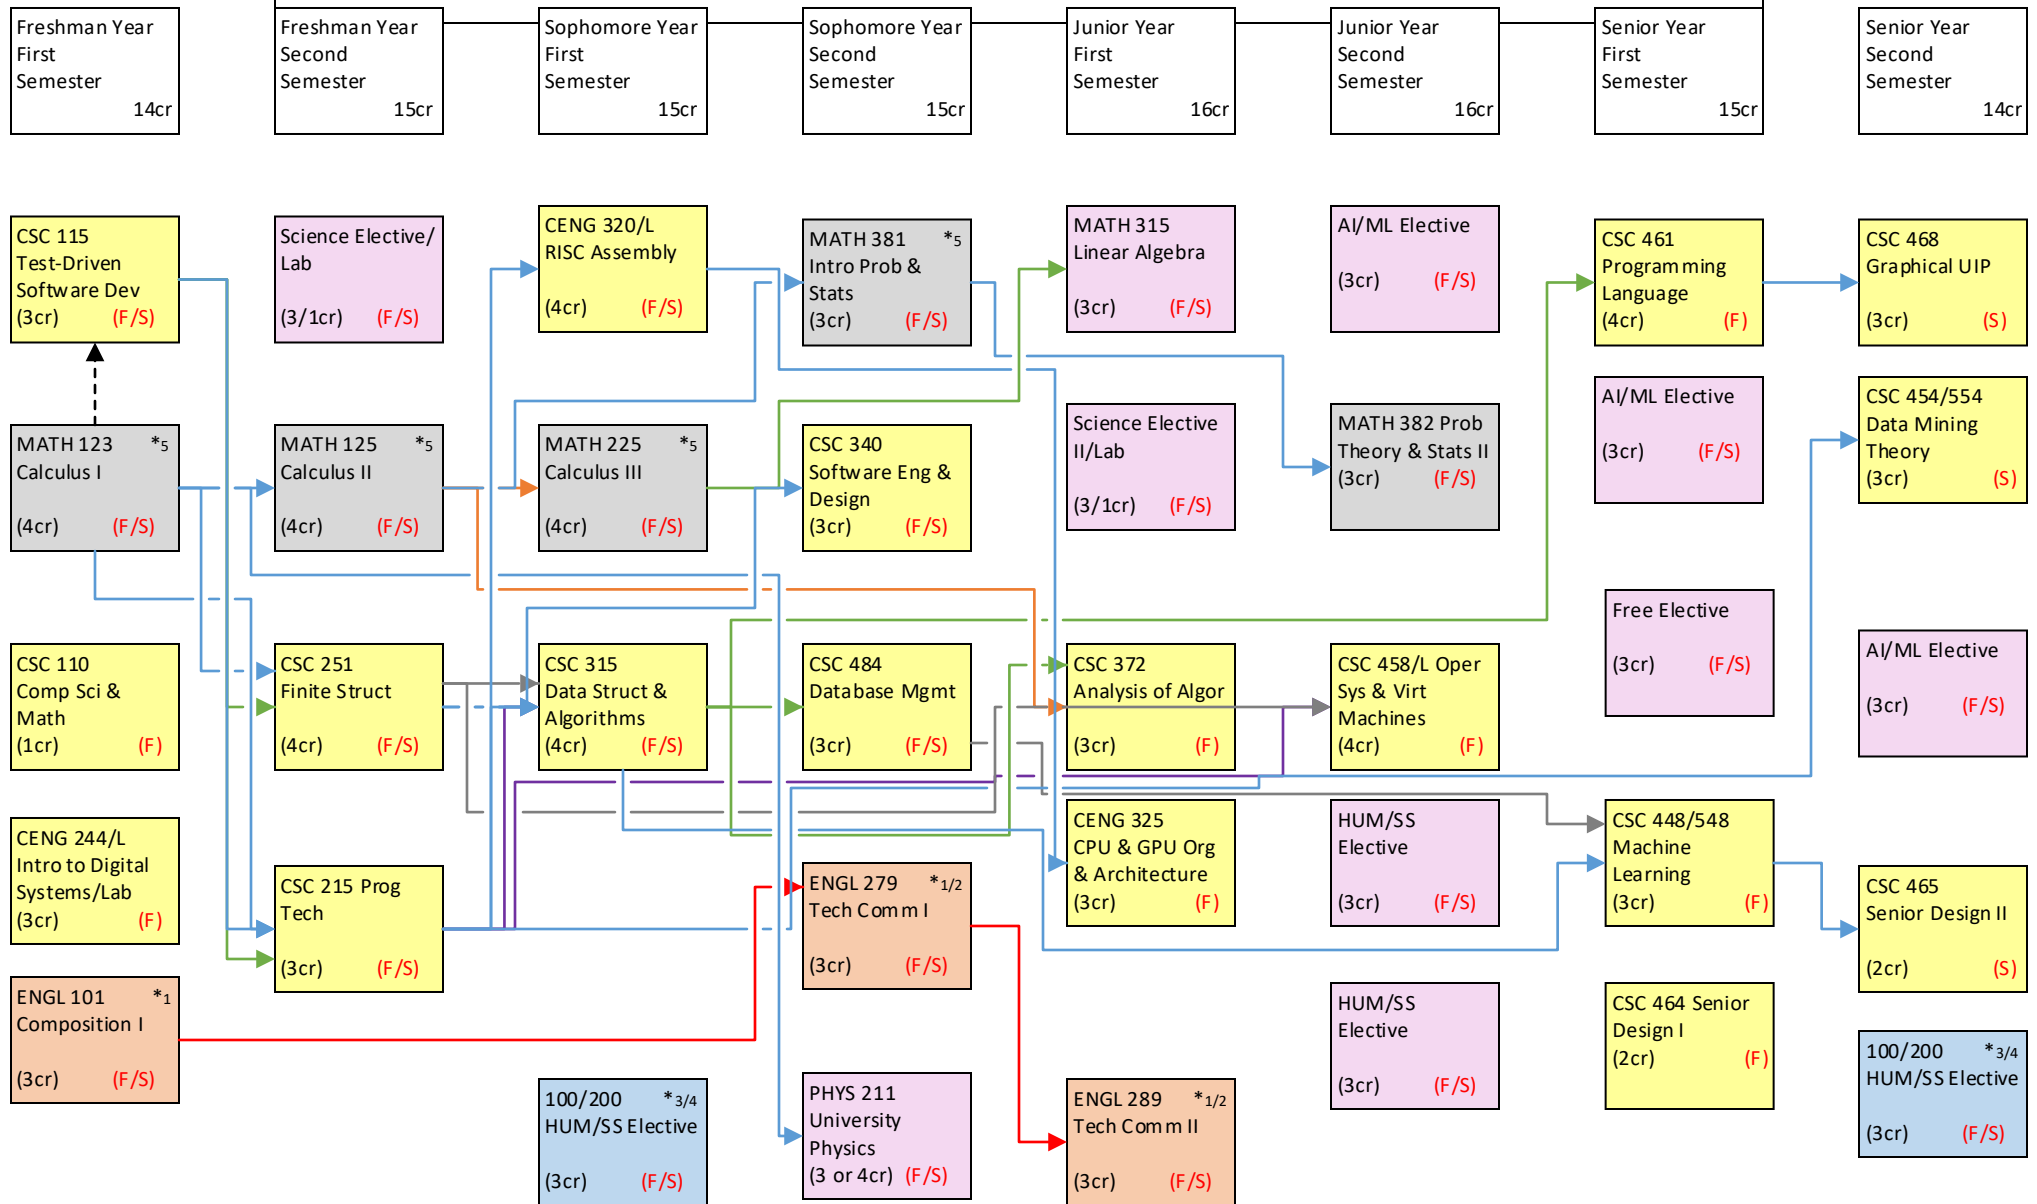

# BS Computer Science: Artificial Intelligence and Machine Learning Specialization Curriculum Flowchart (2021-22)—120 Credits

Courses that are offered in Fall ONLY or Spring ONLY are indicated by F or S semesters, respectively. Courses indicated F/S are offered Fall and Spring semesters.

\*1-6 Indicates courses that may be used to satisfy goals 1-6 of the system general education requirements.

Refer to the 2021-22 academic catalog for additional information regarding system general education requirements, elective courses, pre-/co-requisites and grade requirements.

A list of approved or recommended electives and other supplemental information may be obtained from your academic department.

Revised: August 2022