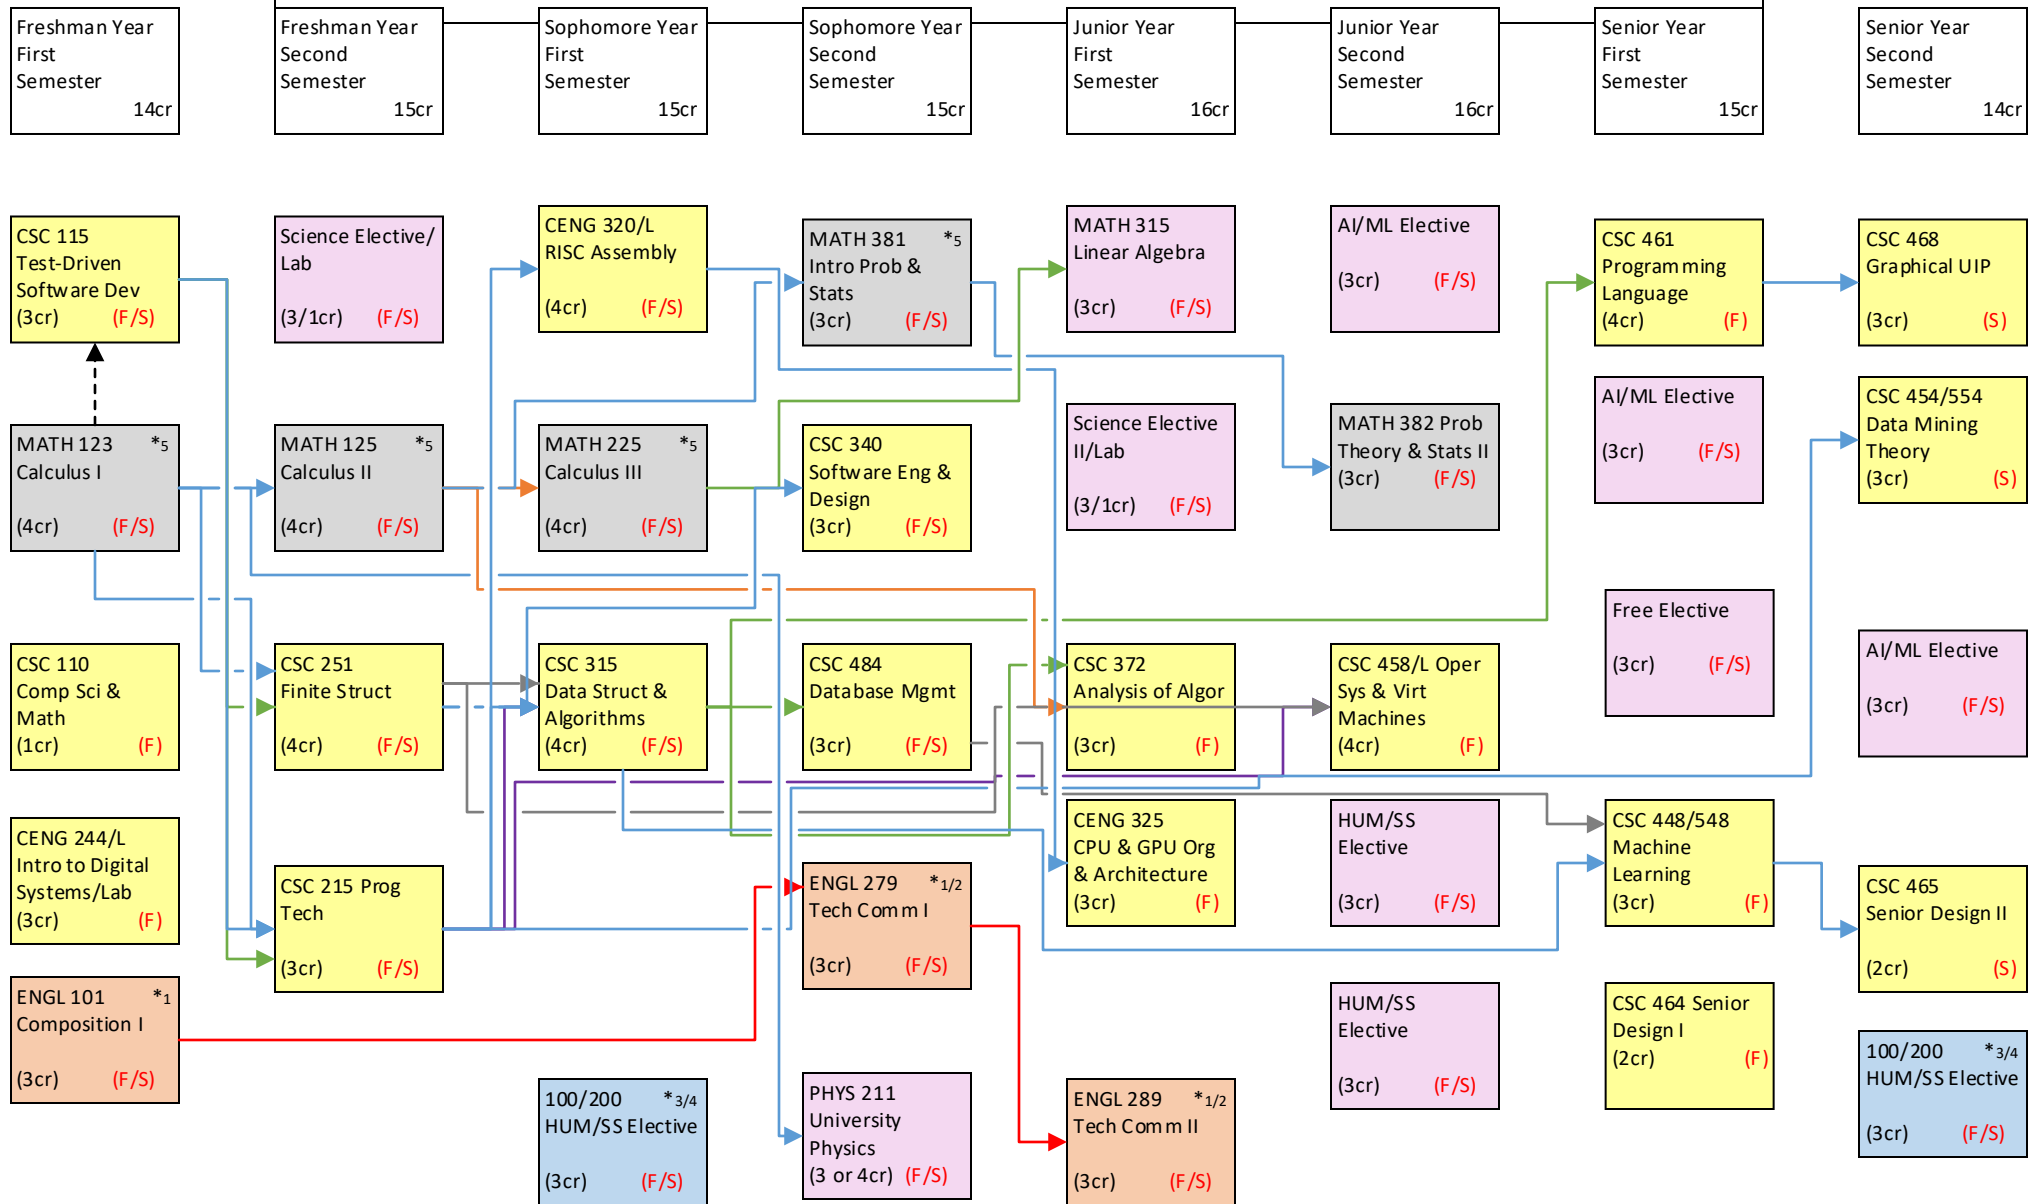

BS Computer Science: Artificial Intelligence and Machine Learning Specialization Curriculum Flowchart (2022-23)—120 Credits

Courses that are offered in Fall ONLY or Spring ONLY are indicated by **F** or **S** semesters, respectively. Courses indicated **F/S** are offered Fall and Spring semesters.

*1-6 Indicates courses that may be used to satisfy goals 1-6 of the system general education requirements.

Refer to the 2021-22 academic catalog for additional information regarding system general education requirements, elective courses, pre-/co-requisites and grade requirements. A list of approved or recommended electives and other supplemental information may be obtained from your academic department.

Revised: August 2022

[CLICK HERE FOR ACCESSIBILITY](#)