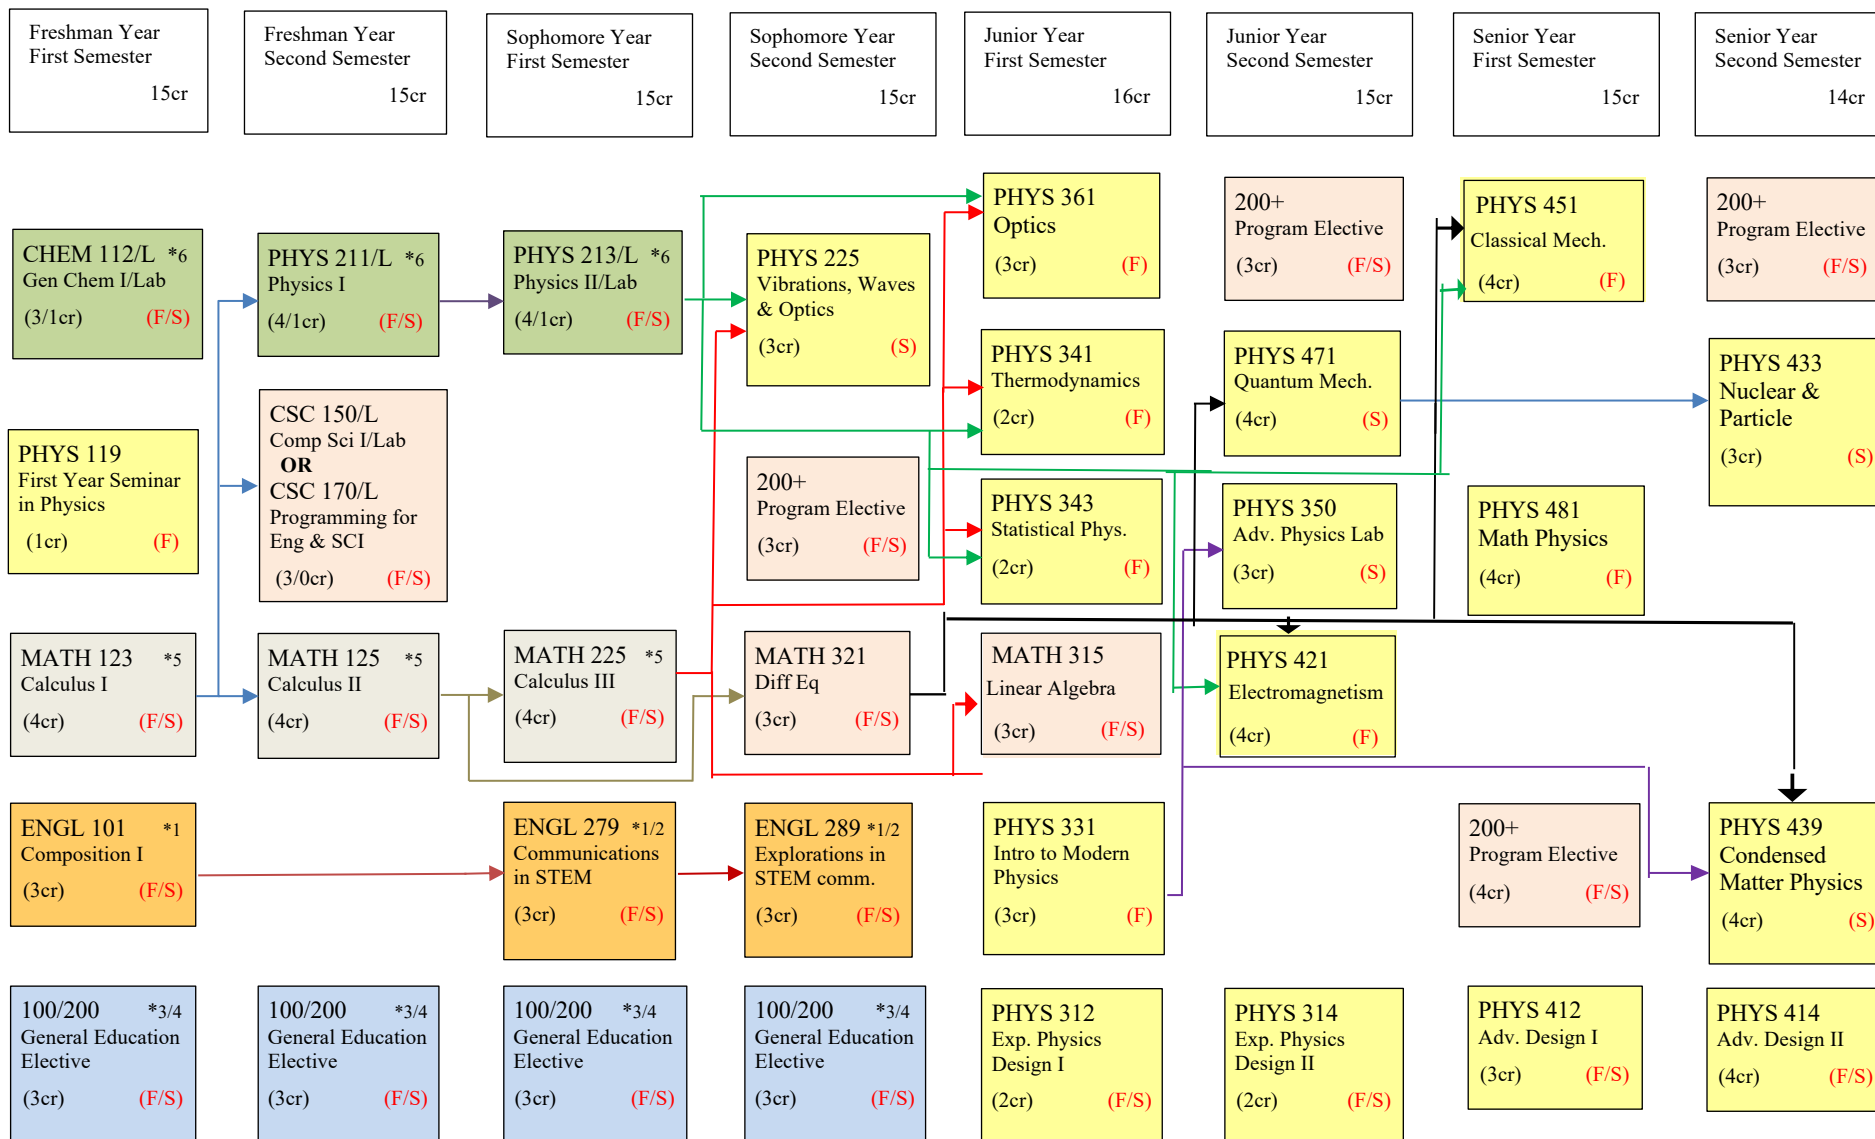

BS Physics Curriculum Flowchart (2022-2023) – 120 credits

Courses that are offered in Fall ONLY or Spring ONLY are indicated by F or S semesters, respectively. Courses indicated F/S are offered Fall and Spring semesters.

*1-6 Indicates courses that may be used to satisfy goals 1-6 of the system general requirements.

Refer to the 2022-2023 academic catalog for additional information regarding system general education requirements, elective courses, pre-/co-requisites and grade requirements. A list of approved or recommended electives and other supplemental information may be obtained from your academic department