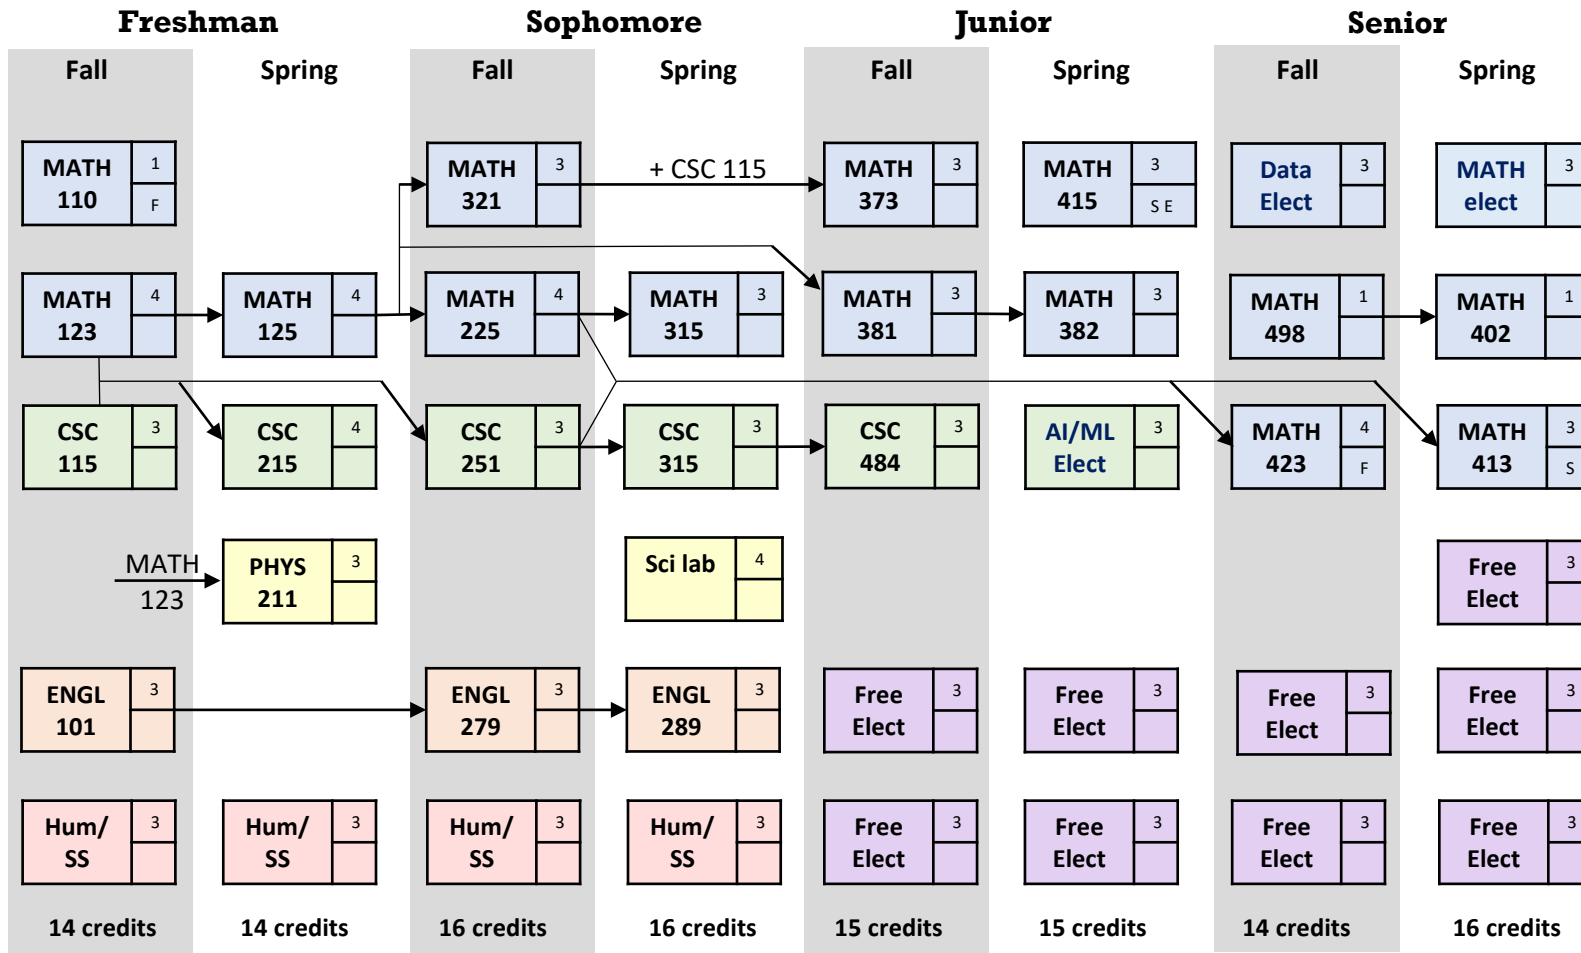

B.S. in Mathematics, Data Science Specialization: Flowchart for 2022-23

Elective info

Refer to the catalog for the prerequisites of any elective course.

Sci lab: Science elective
Choose one from:
BIOL 151; **CHEM** 112;
GEOL 201; **PHYS** 213;
as well as the associated lab section.

MATH elect: Department-approved elective Choose one from:
MATH: 421, 432, 443, 447, 451, or 452.

or any upper-level science and engineering course from the Department-approved list (see the catalog).

AI/ML: Artificial intelligence / Machine learning elective Choose one from:
CSC 447; **CSC** 448;
CSC 449.

Data: Data elective
Choose one from:
MATH 443; **CSC** 454.

Note!
Electives are not always offered every semester. Always consult with the appropriate department for elective availability.

CLICK HERE FOR ACCESSIBILITY

Legend

COURSE NUMBER	CREDIT HRS
	RESTRICTIONS

F = Fall
S = Spring
E = Even year
O = Odd year

Arrows indicate prerequisites

Recurring Upper-level Math Electives