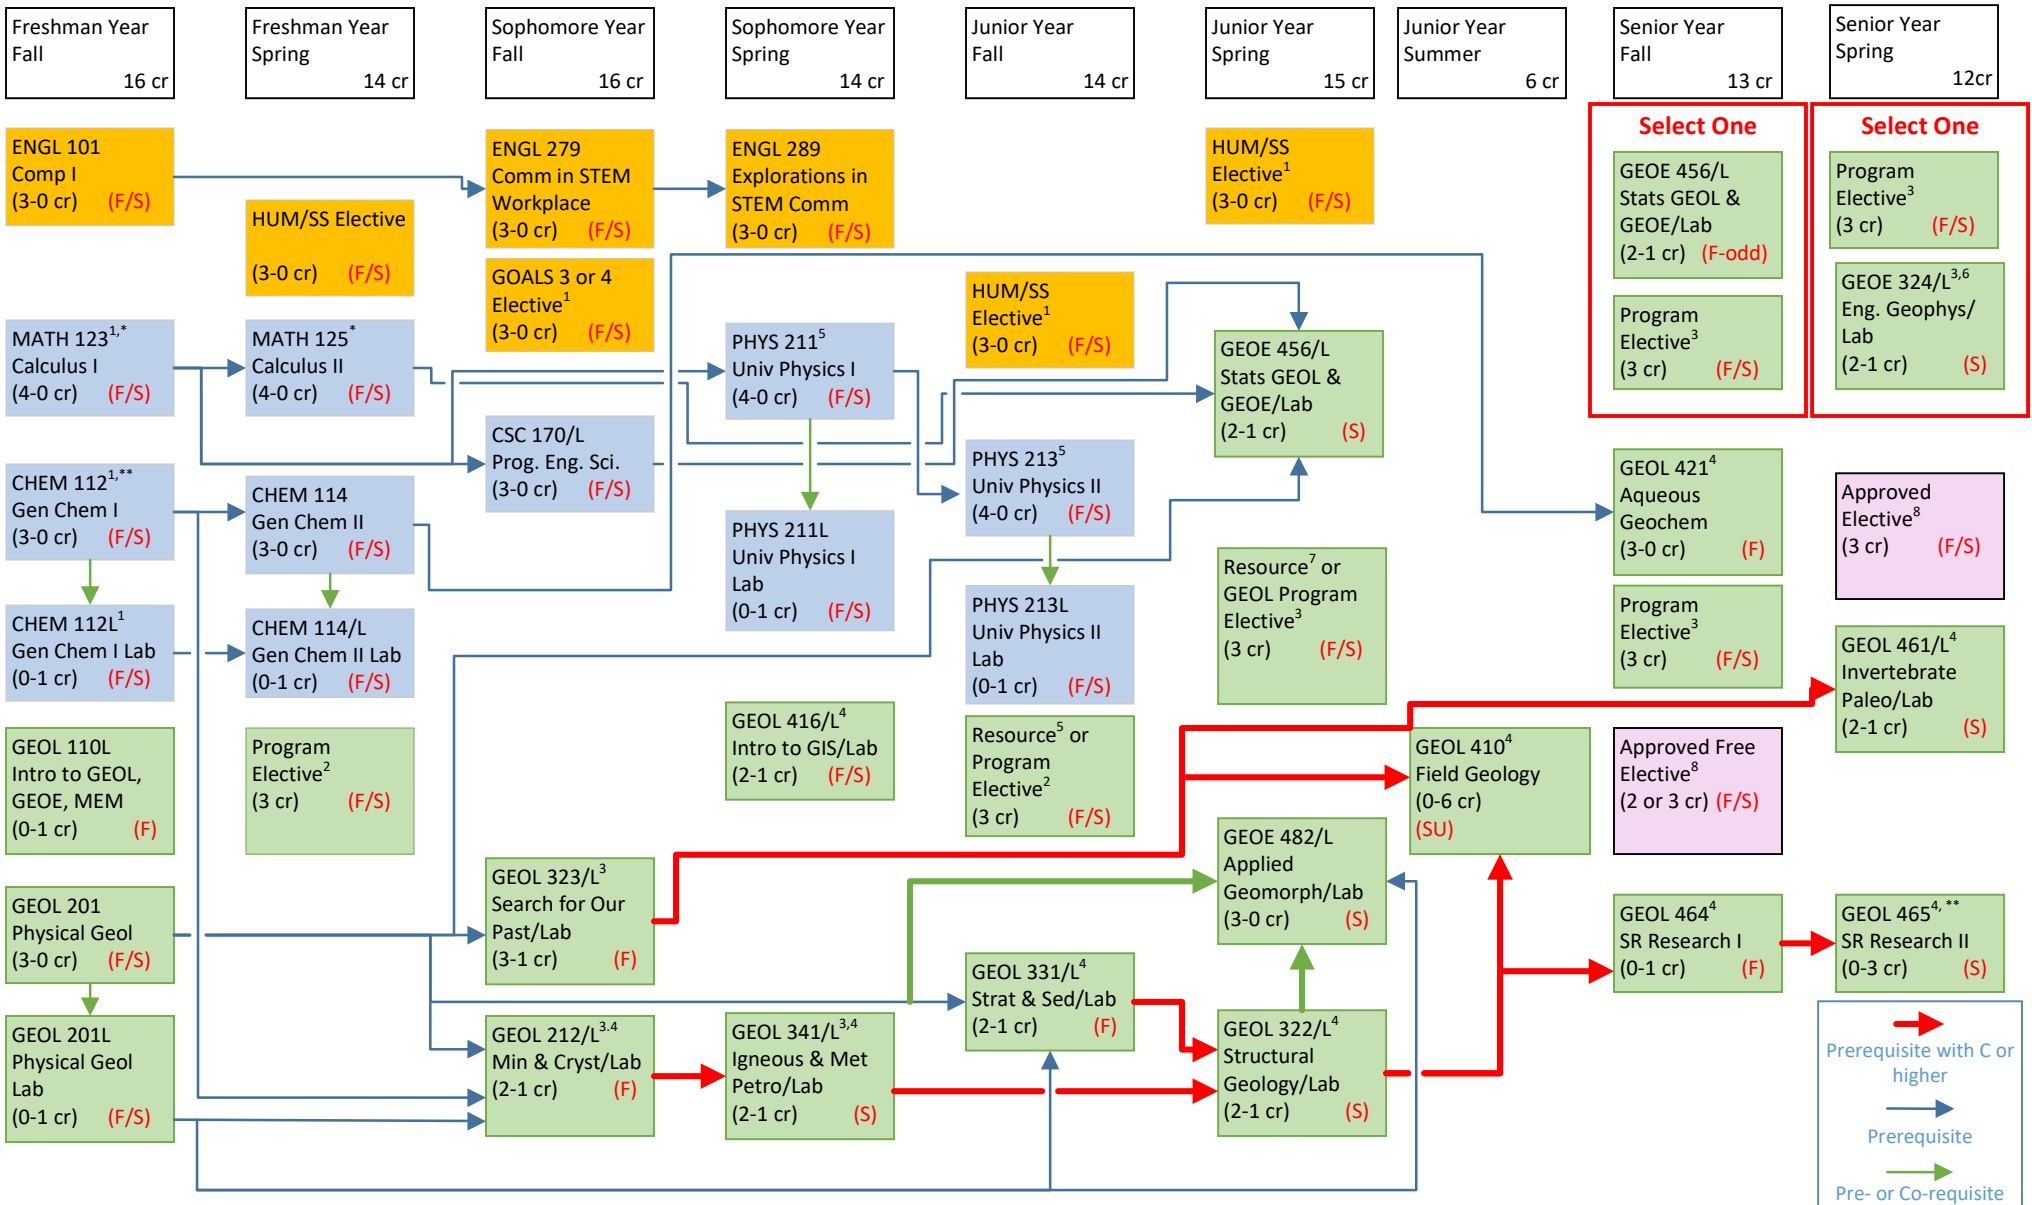

# BS Geology Curriculum Flowchart (2023-24) – 120 credits

Courses that are offered in Fall ONLY or Spring ONLY are indicated by **F** or **S** semesters, respectively.

Courses indicated **F/S** are offered Fall and Spring semesters.

\*1-6 Indicates courses that may be used to satisfy goals 1-6 of the system general education requirements.

Refer to the 2023-24 academic catalog for additional information regarding system general education requirements, elective courses, pre-/co-requisites and grade requirements.

A list of approved or recommended electives and other supplemental information may be obtained from your academic department.

Revised: September 2023

[CLICK HERE FOR ACCESSIBILITY](#)