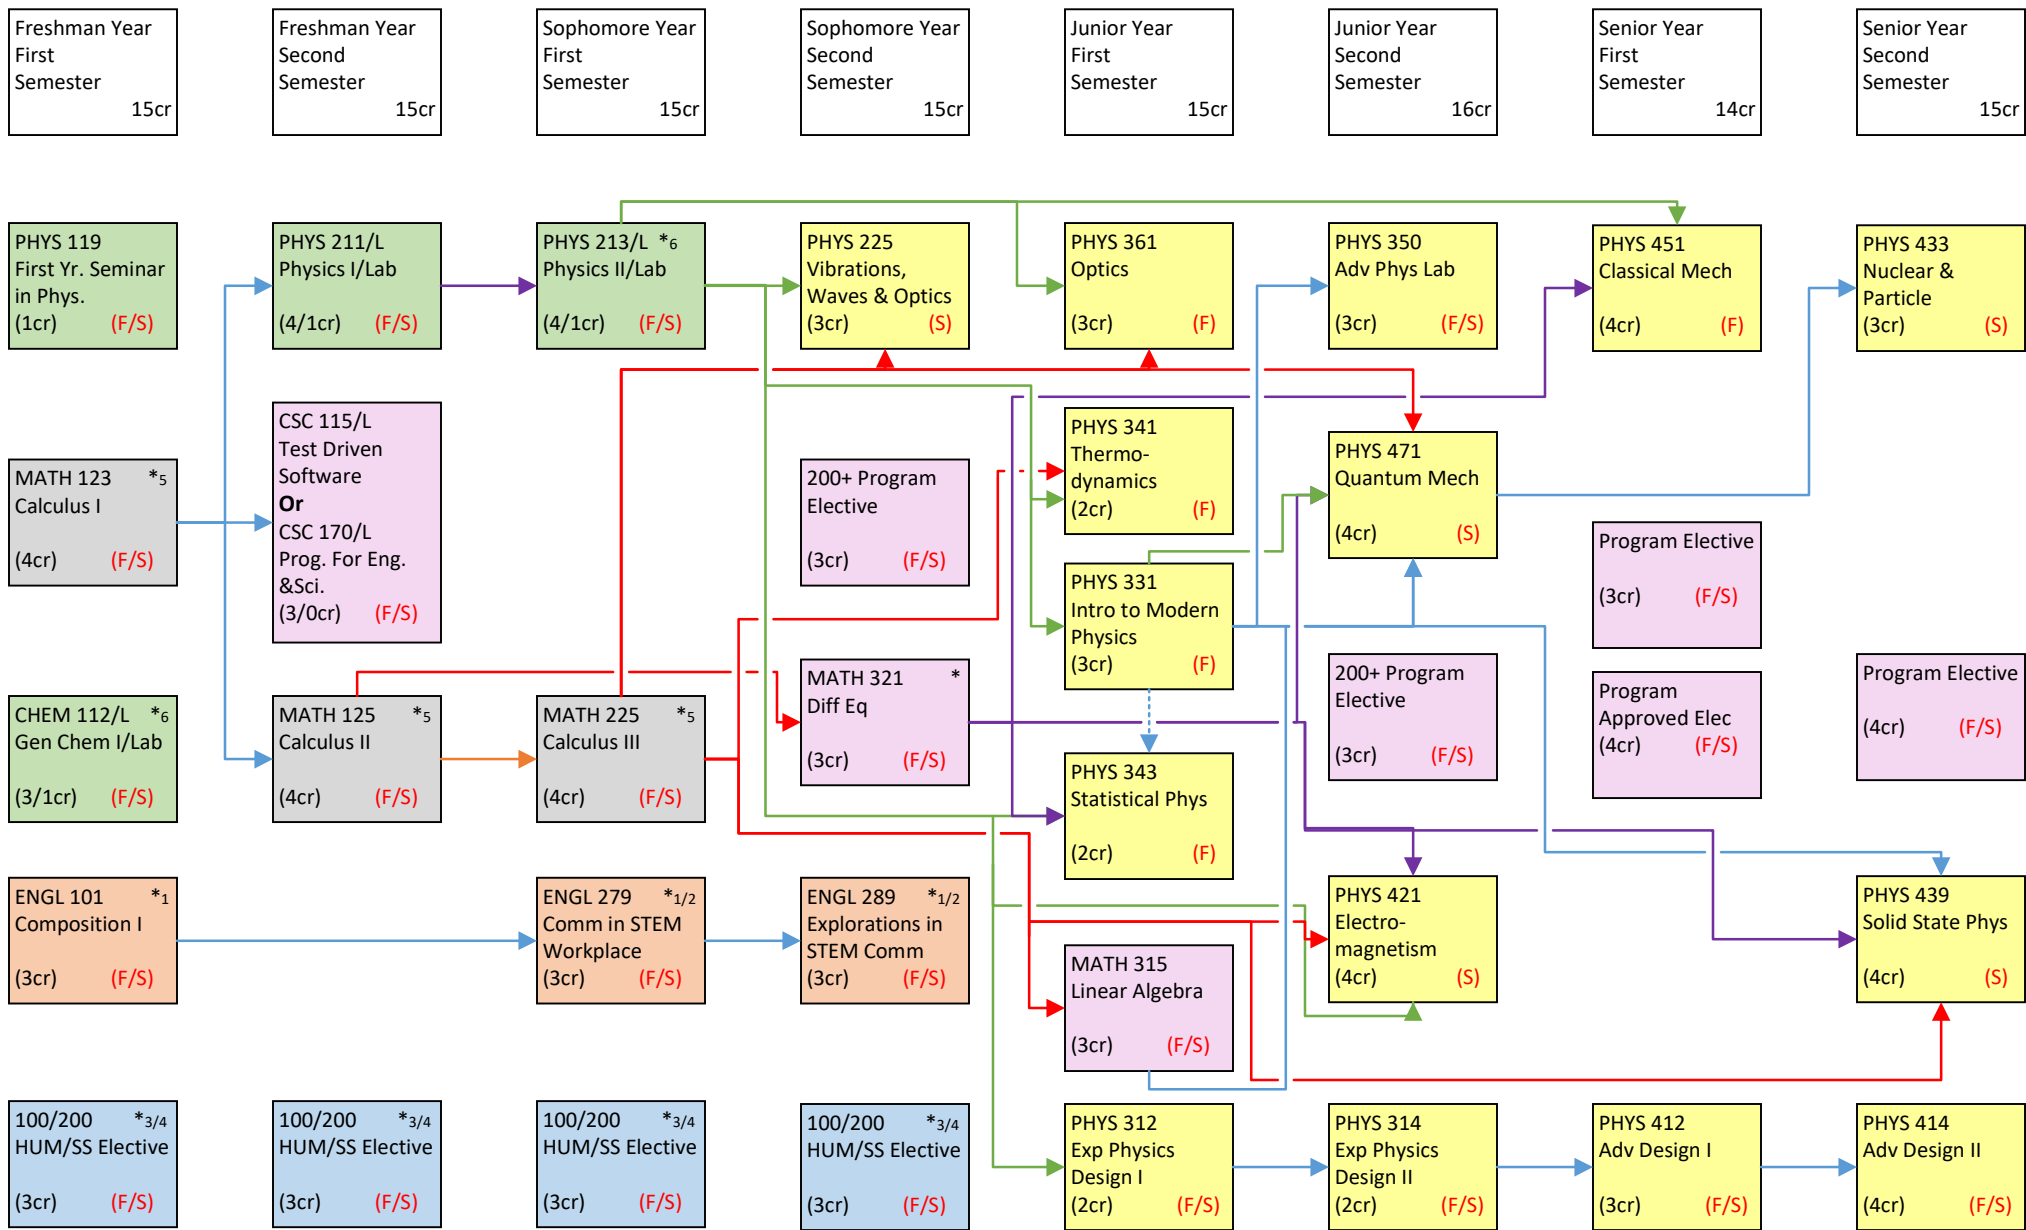

BS Physics Curriculum Flowchart (2023-24) – 120 credits

Courses that are offered in Fall ONLY or Spring ONLY are indicated by **F** or **S** semesters, respectively.

Courses indicated **F/S** are offered Fall and Spring semesters.

*1-6 Indicates courses that may be used to satisfy goals 1-6 of the system general education requirements.

Refer to the 2023-24 academic catalog for additional information regarding system general education requirements, elective courses, pre-/co-requisites and grade requirements.

A list of approved or recommended electives and other supplemental information may be obtained from your academic department.

Updated August 2023

[CLICK HERE FOR ACCESSIBILITY](#)