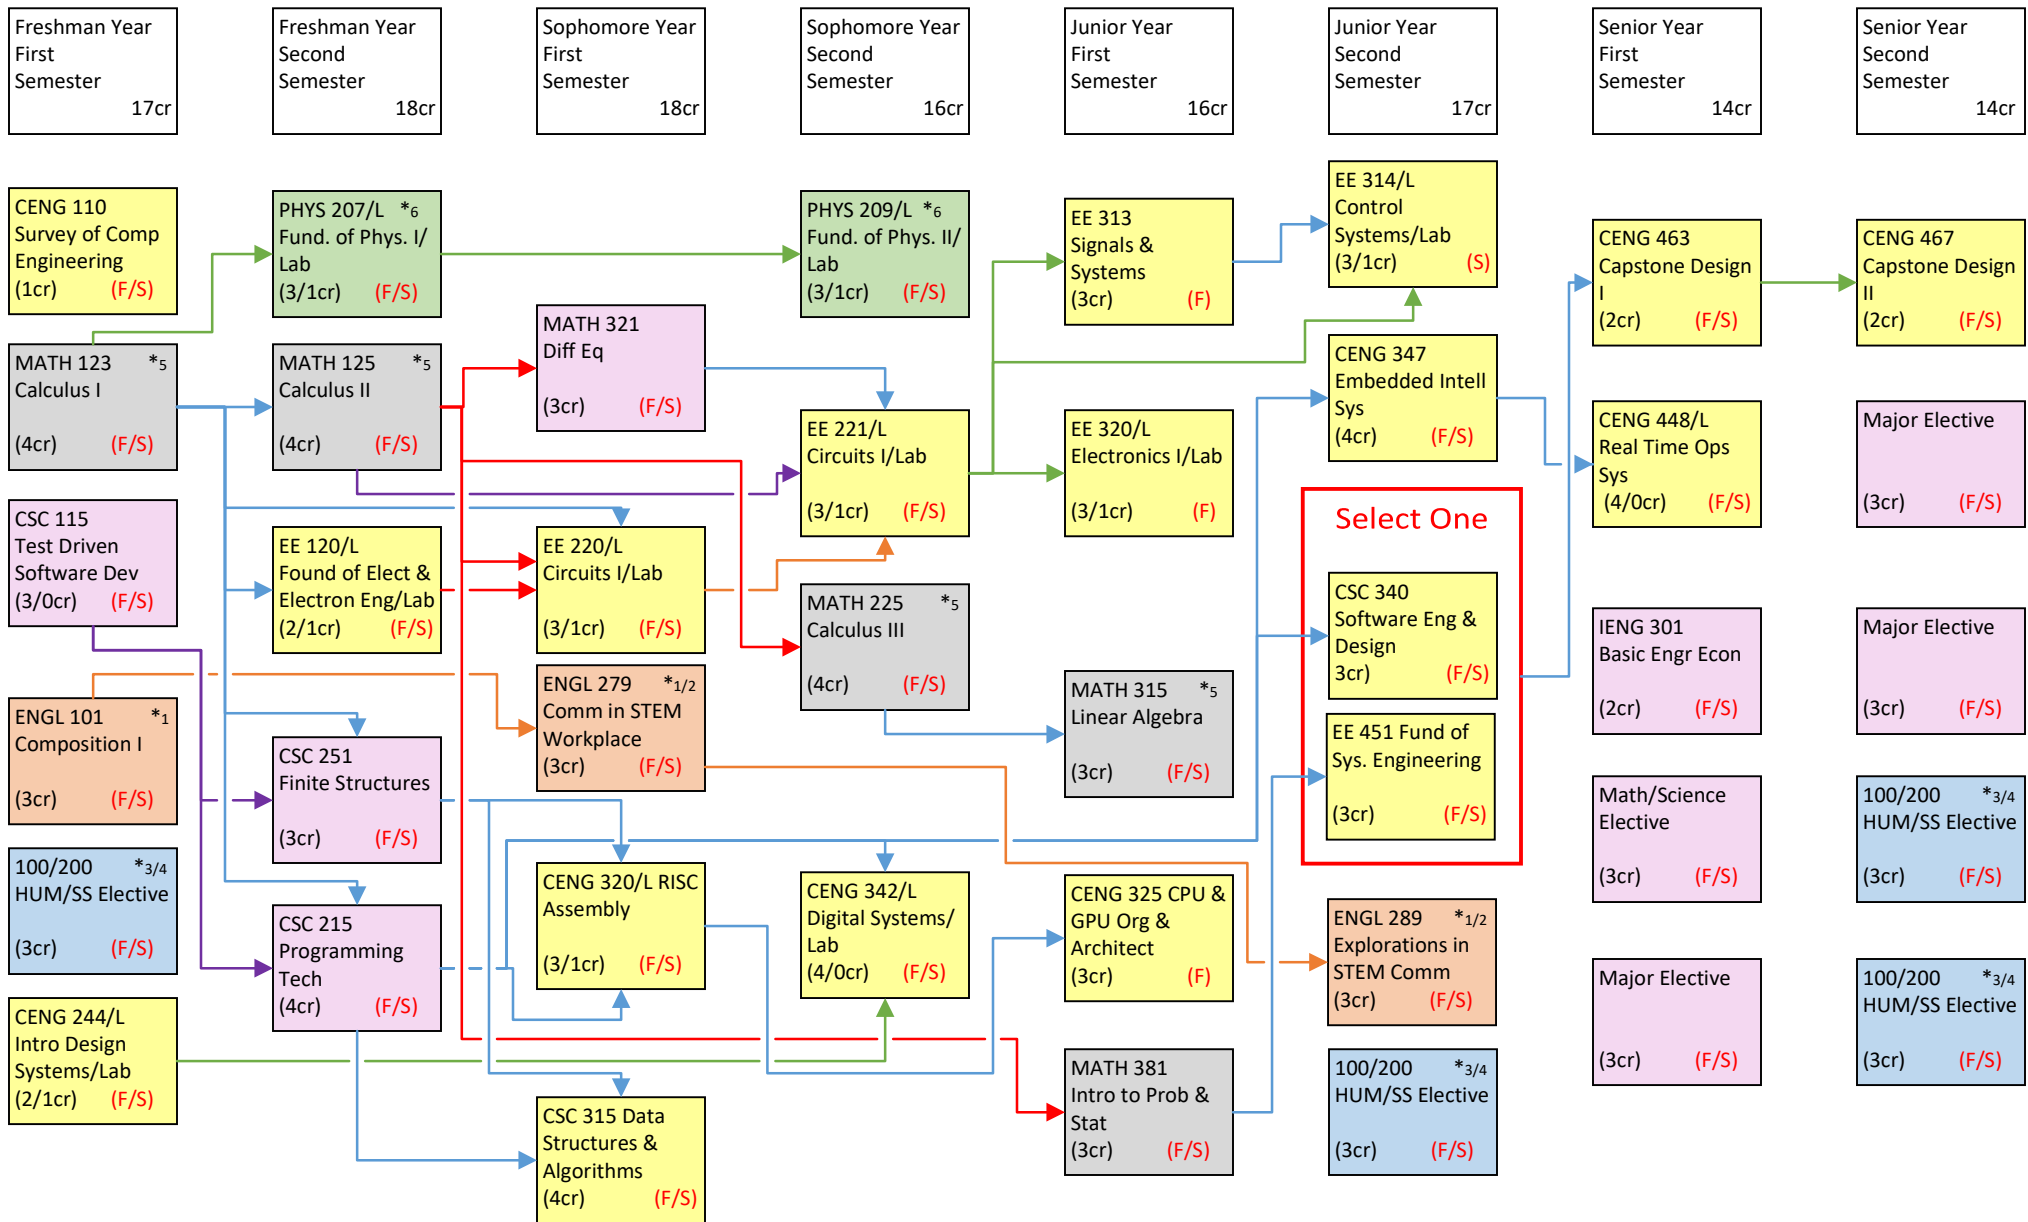

BS Computer Engineering Curriculum Flowchart (2023-24)—130 Credits

Courses that are offered in Fall ONLY or Spring ONLY are indicated by **F** or **S** semesters, respectively. Courses indicated **F/S** are offered Fall and Spring semesters.

*1-6 Indicates courses that may be used to satisfy goals 1-6 of the system general education requirements. Refer to the 2023-24 academic catalog for additional information regarding system general education requirements, elective courses, pre-/co-requisites and grade requirements.

A list of approved or recommended electives and other supplemental information may be obtained from your academic department.

Revised: August 2023

[CLICK HERE FOR ACCESSIBILITY](#)