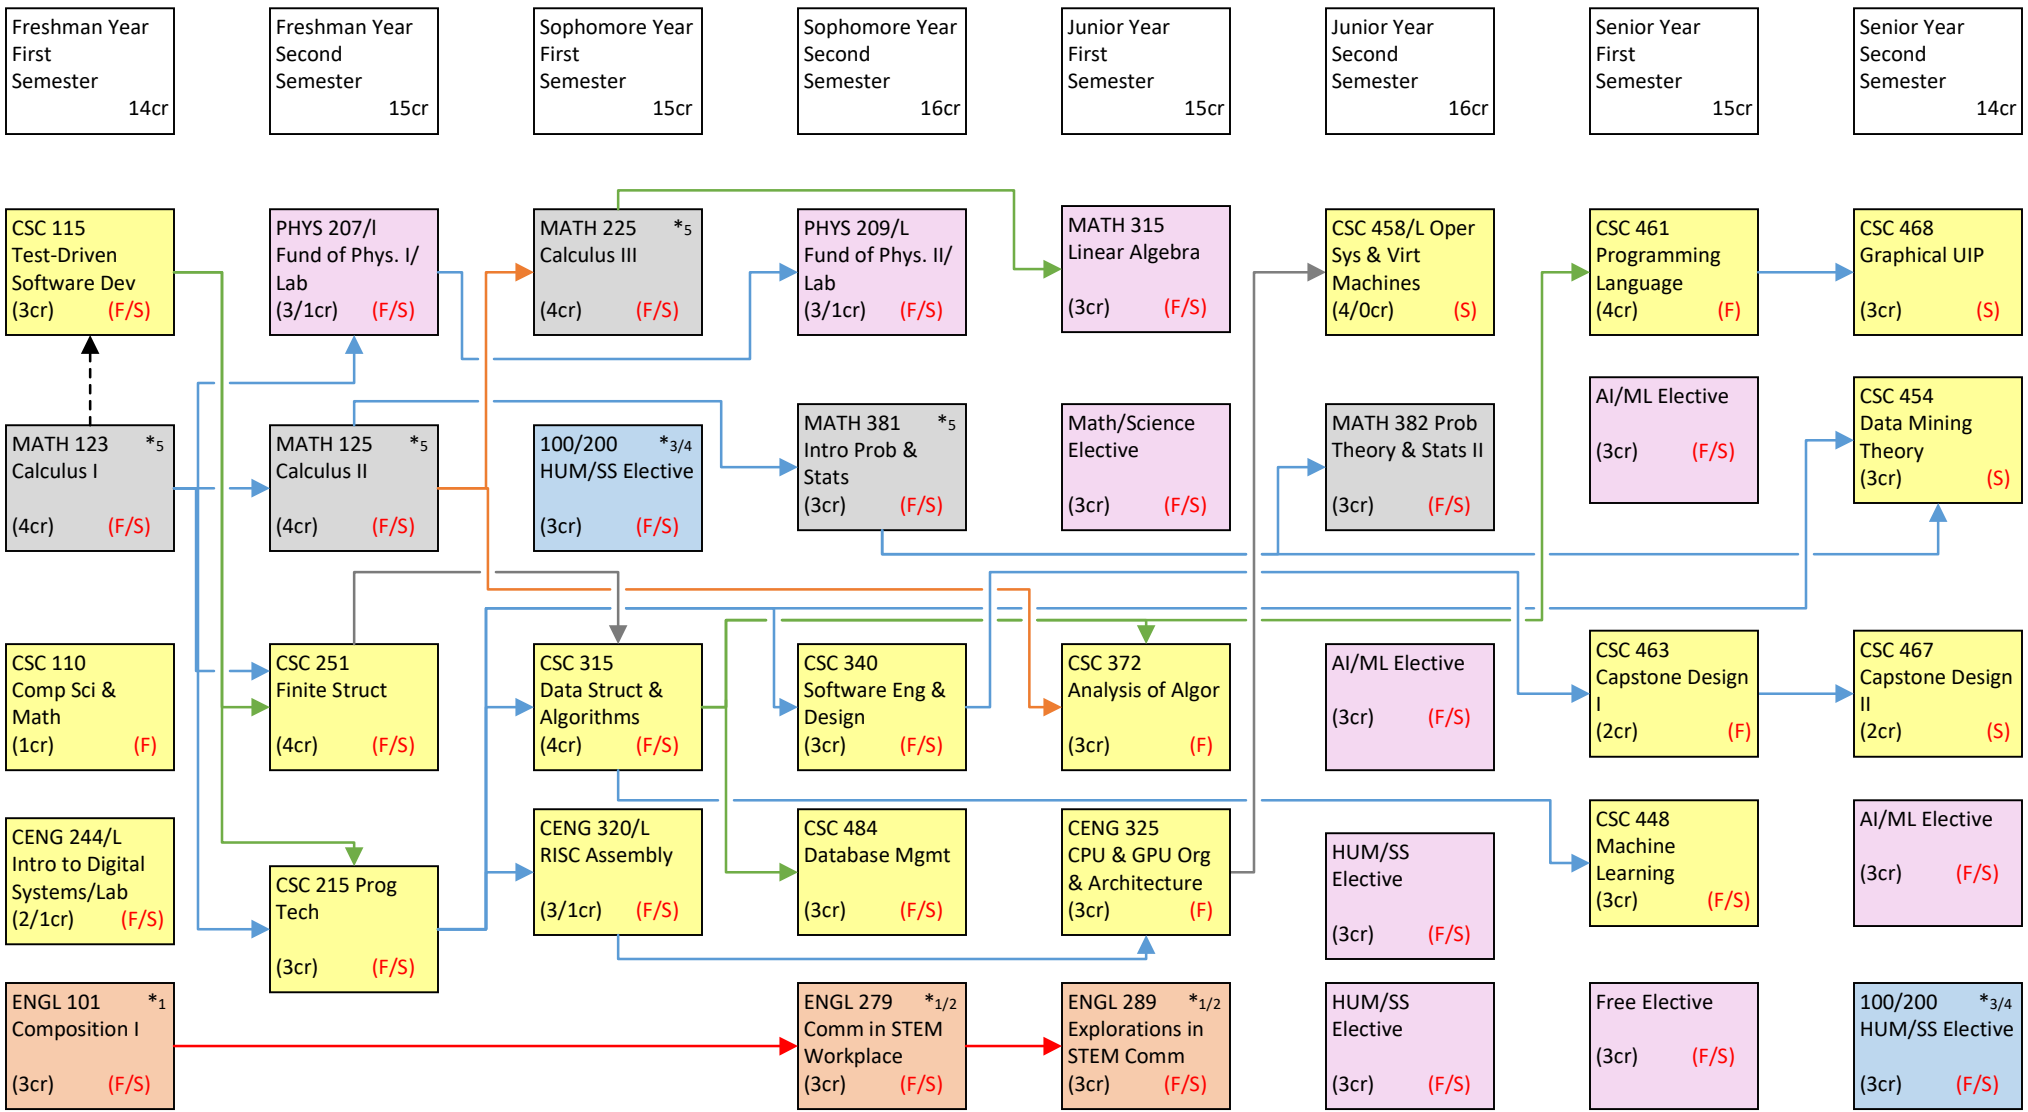

BS Computer Science: Artificial Intelligence and Machine Learning Specialization Curriculum Flowchart (2023-24)—120 Credits

Courses that are offered in Fall ONLY or Spring ONLY are indicated by **F** or **S** semesters, respectively.

Courses indicated **F/S** are offered Fall and Spring semesters.

*1-6 Indicates courses that may be used to satisfy goals 1-6 of the system general education requirements.

Refer to the 2023-24 academic catalog for additional information regarding system general education requirements,

elective courses, pre-/co-requisites and grade requirements.

A list of approved or recommended electives and other supplemental information may be obtained from your academic department.

Revised: August 2023