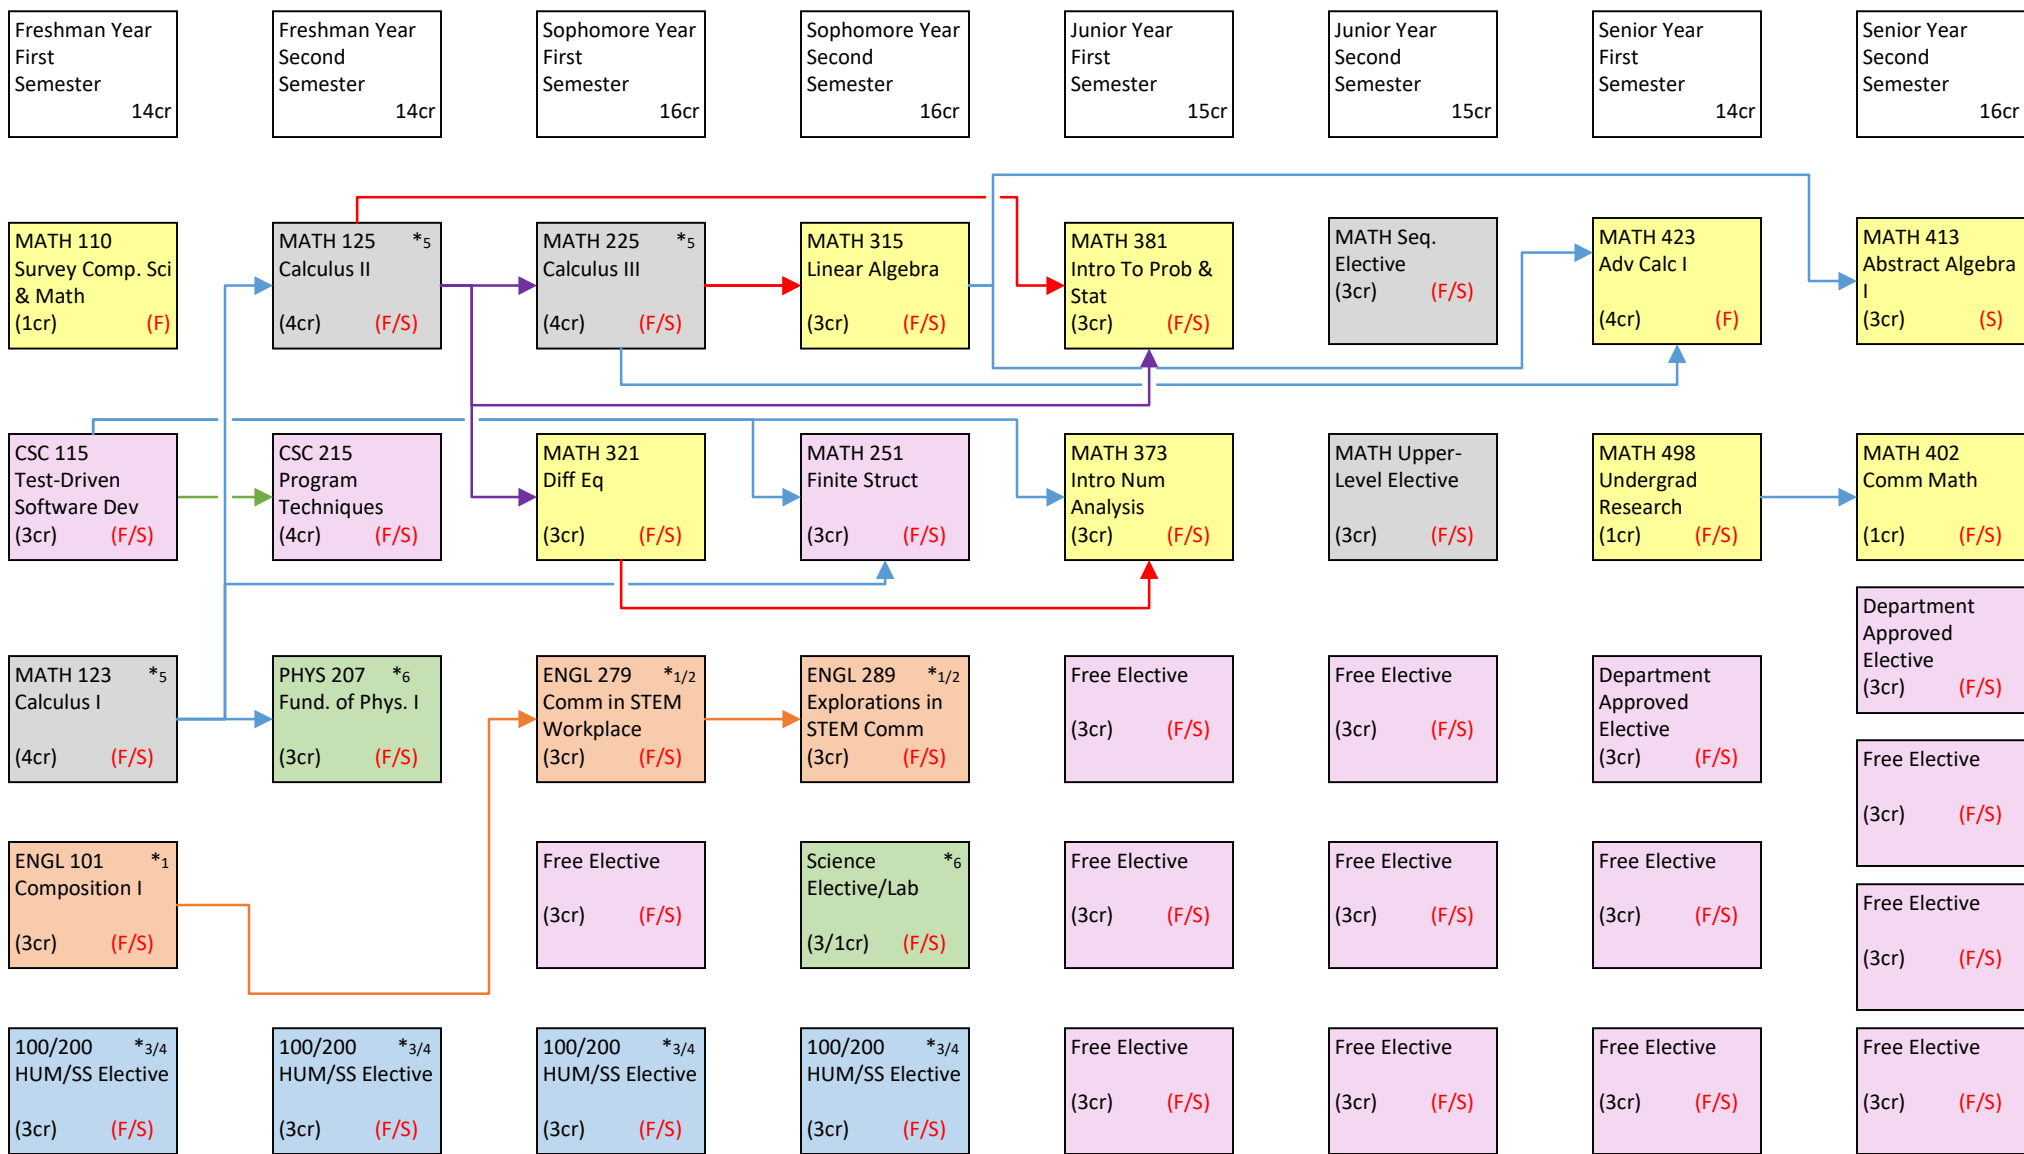

BS Mathematics Curriculum Flowchart (2023-24)—120 credits

Courses that are offered in Fall ONLY or Spring ONLY are indicated by **F** or **S** semesters, respectively.

Courses indicated **F/S** are offered Fall and Spring semesters.

*1-6 Indicates courses that may be used to satisfy goals 1-6 of the system general education requirements.

Refer to the 2023-24 academic catalog for additional information regarding system general education requirements, elective courses, pre-/co-requisites and grade requirements.

A list of approved or recommended electives and other supplemental information may be obtained from your academic department.

Revised: October 2023

[CLICK HERE FOR ACCESSIBILITY](#)