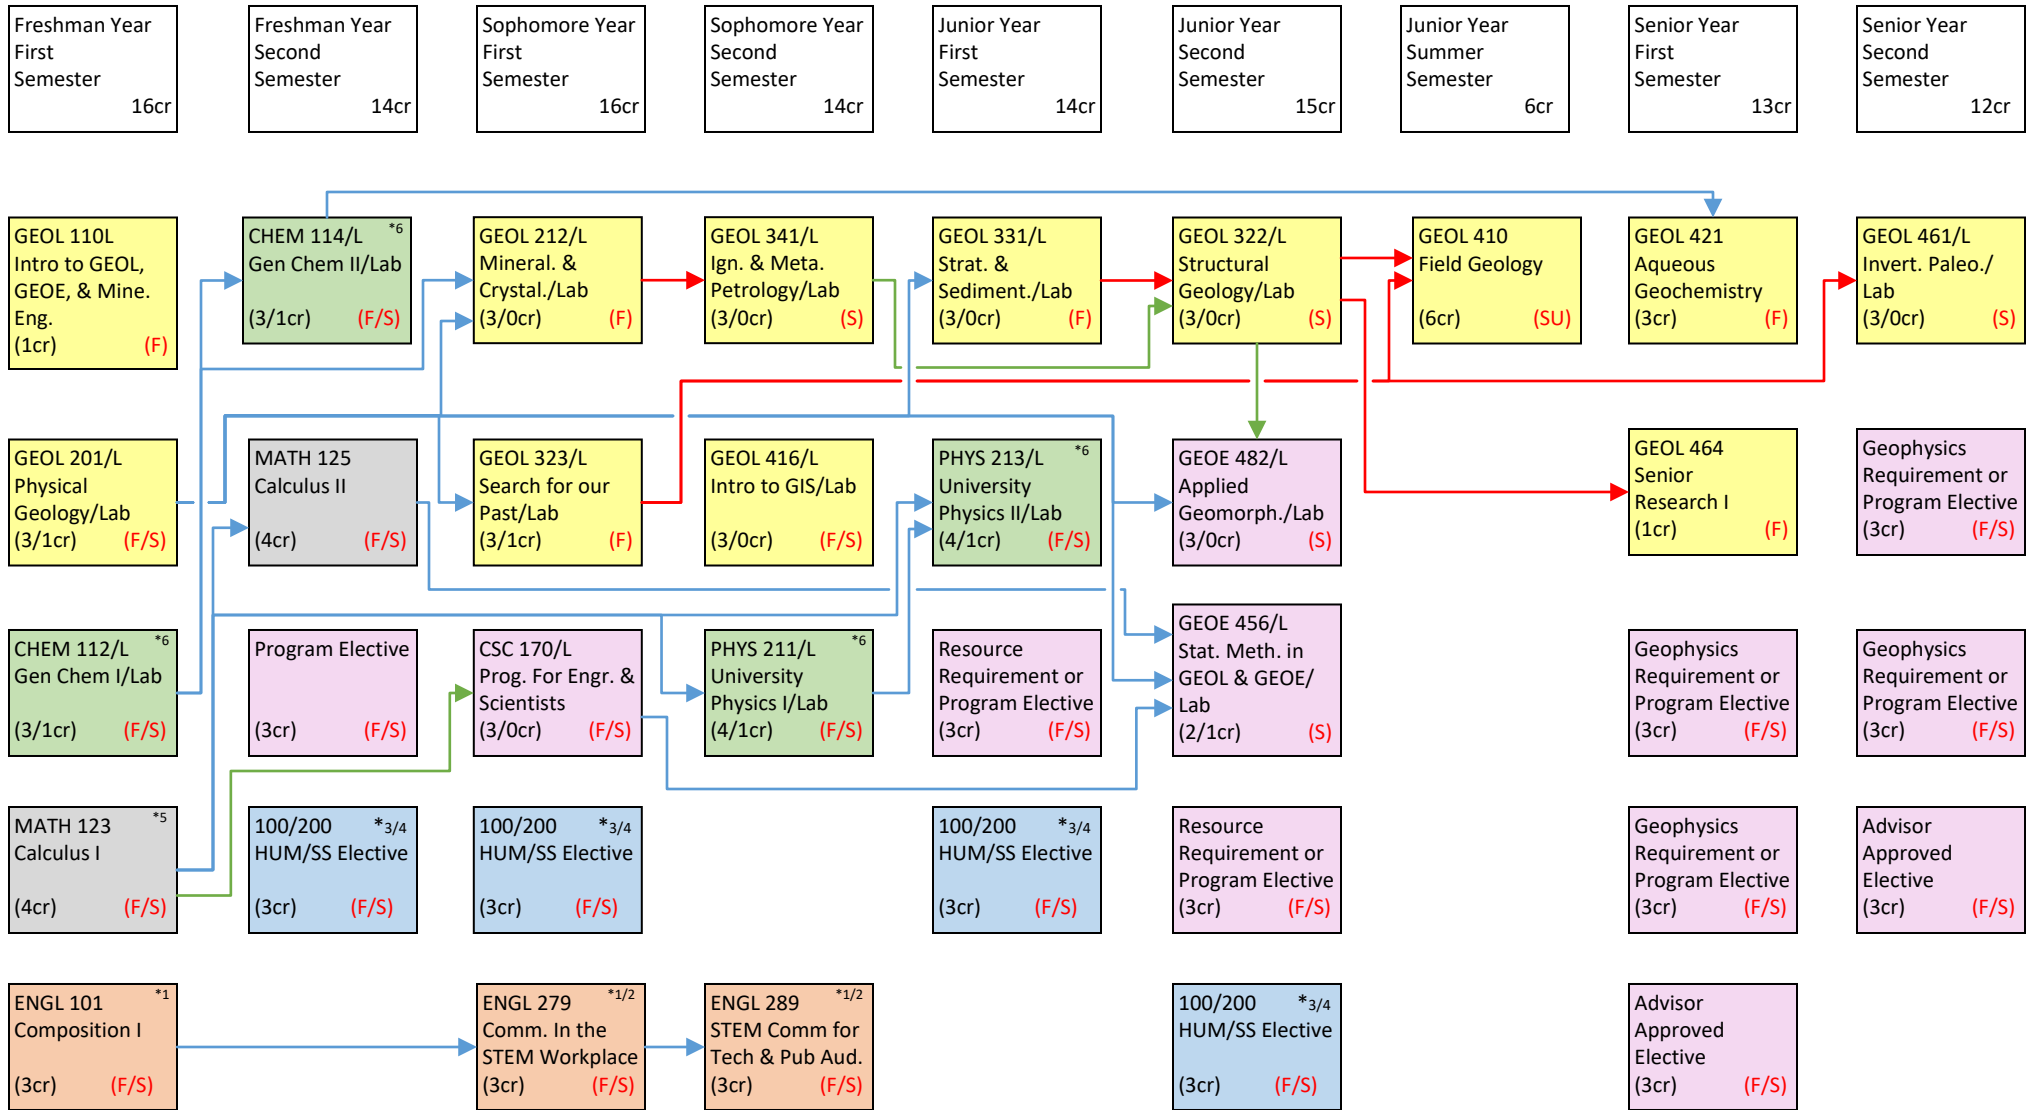

BS Geology Curriculum Flowchart (2024-25) – (120) credits

Courses that are offered in Fall ONLY or Spring ONLY are indicated by **F** or **S** semesters, respectively.

Courses indicated **F/S** are offered Fall and Spring semesters.

*1-6 Indicates courses that may be used to satisfy goals 1-6 of the system general education requirements.

Refer to the 2024-25 academic catalog for additional information regarding system general education requirements, elective courses, pre-/co-requisites and grade requirements.

A list of approved or recommended electives and other supplemental information may be obtained from your academic department.

Revised: July 2024

[CLICK HERE FOR ACCESSIBILITY](#)