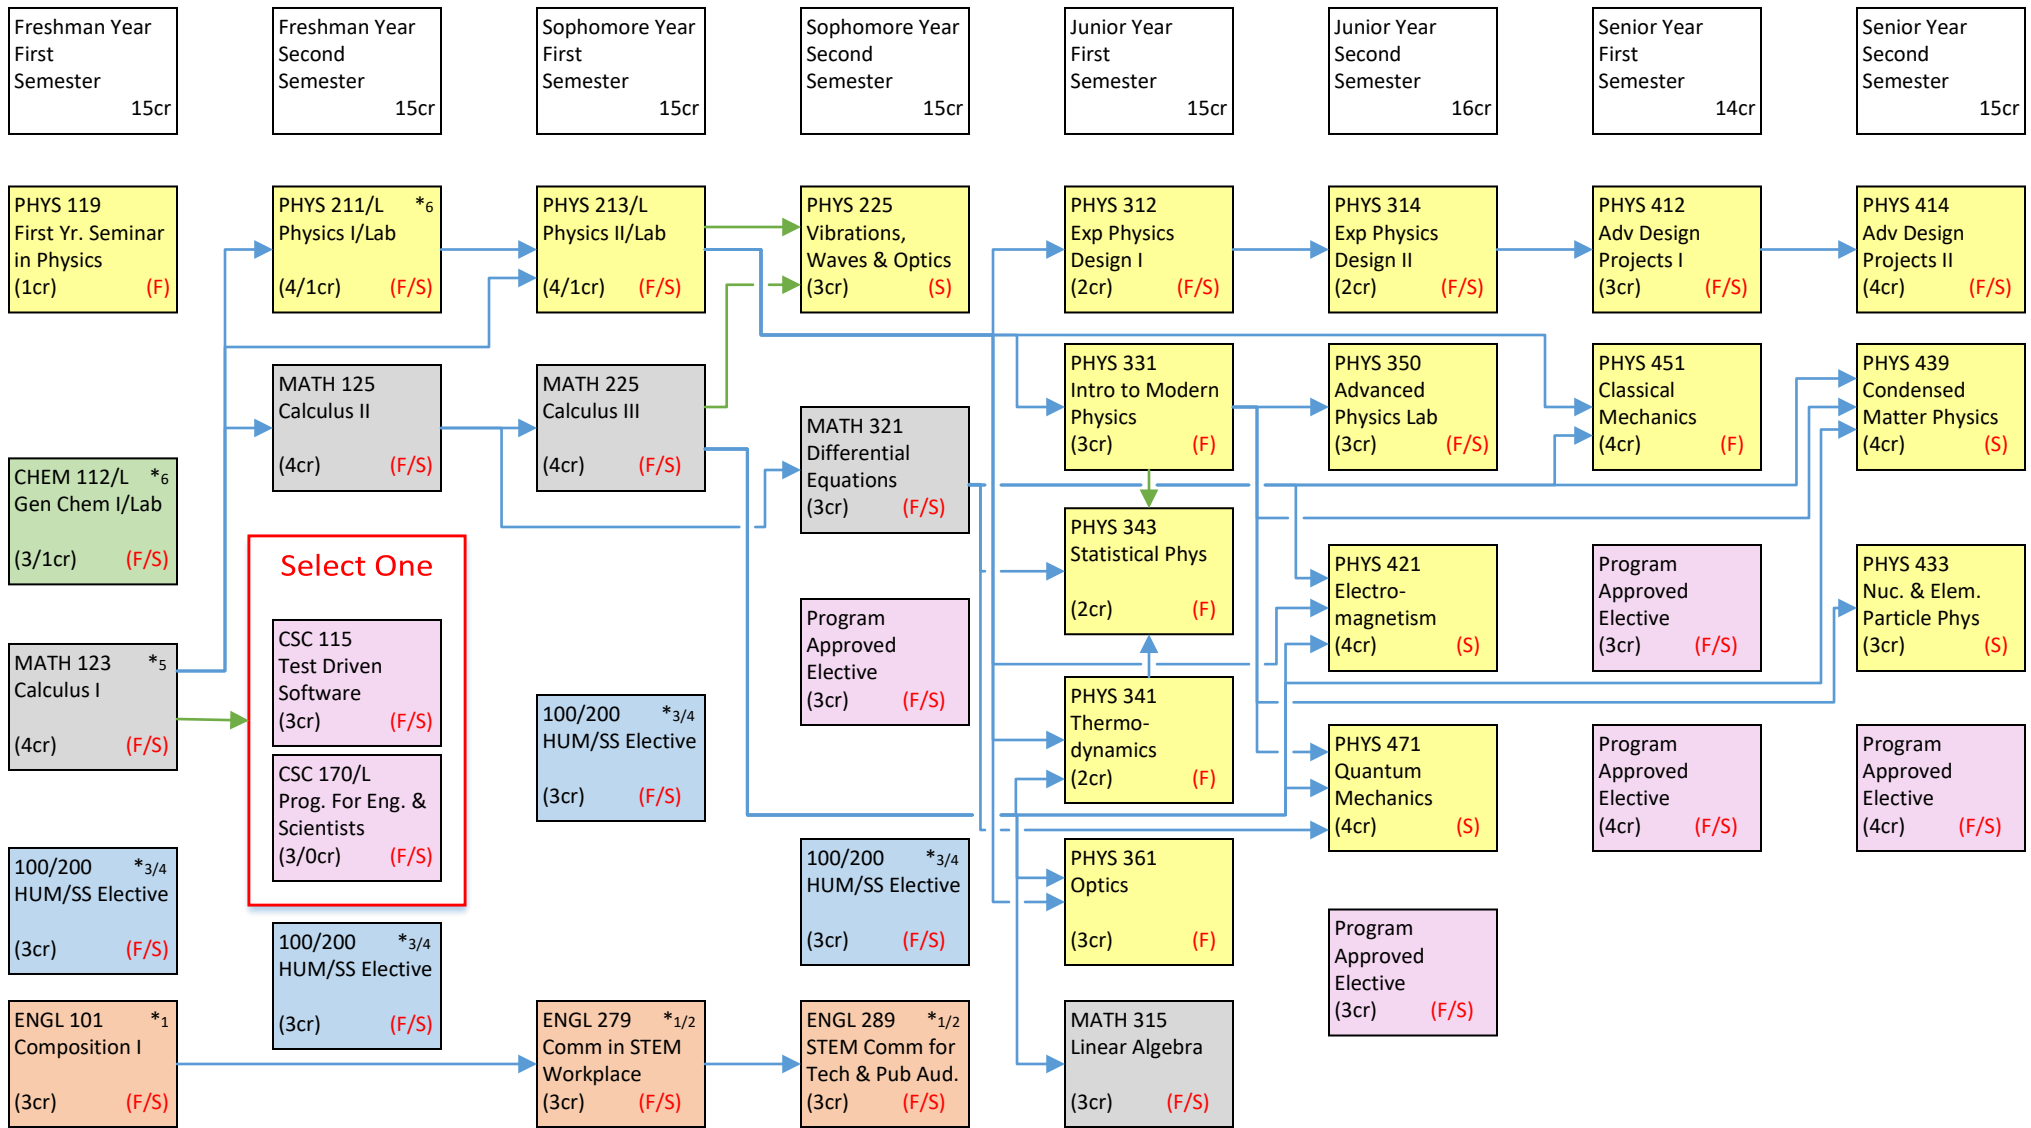

BS Physics Curriculum Flowchart (2024-25) – 120 credits

Courses that are offered in Fall ONLY or Spring ONLY are indicated by **F** or **S** semesters, respectively. Courses indicated **F/S** are offered Fall and Spring semesters.

*1-6 Indicates courses that may be used to satisfy goals 1-6 of the system general education requirements.

Refer to the 2024-25 academic catalog for additional information regarding system general education requirements, elective courses, pre-/co-requisites and grade requirements.

A list of approved or recommended electives and other supplemental information may be obtained from your academic department.

Updated July 2024

[CLICK HERE FOR ACCESSIBILITY](#)