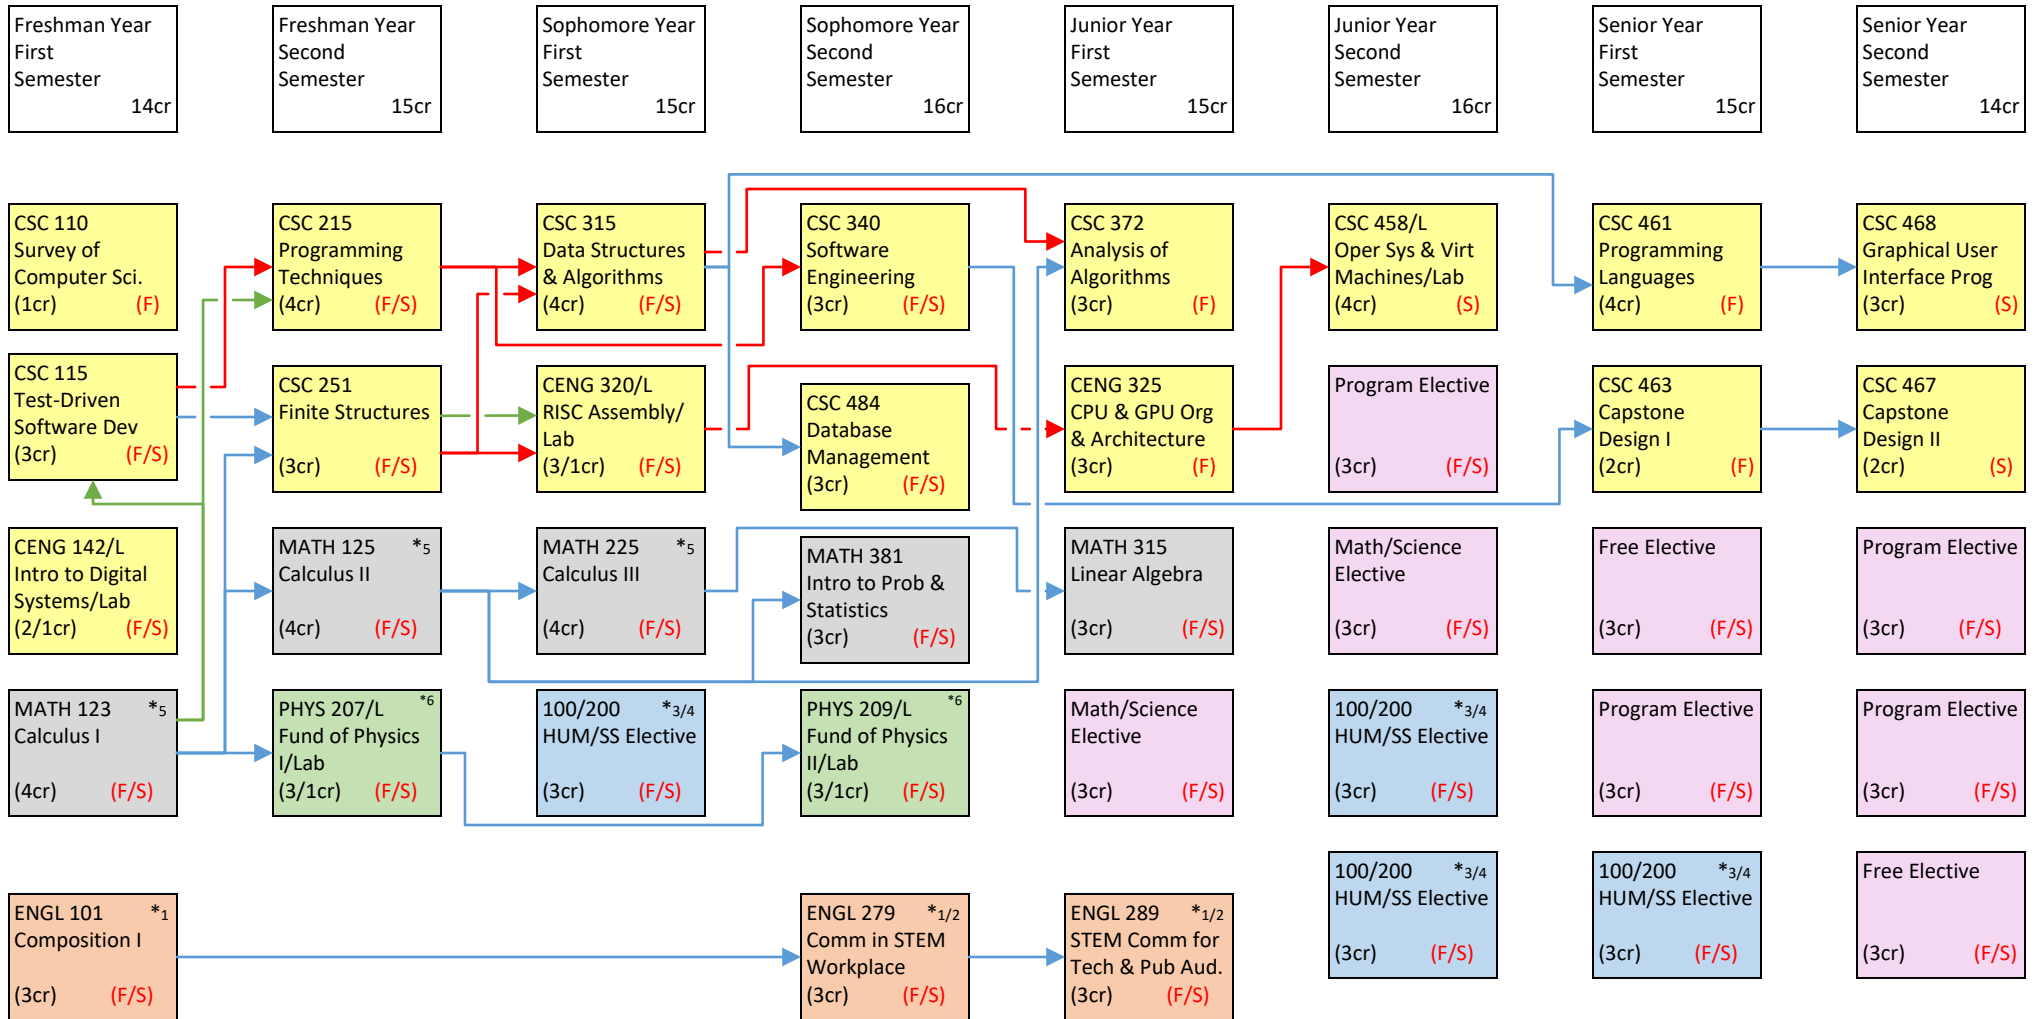

## BS Computer Science Curriculum Flowchart (2024-25) - 120 Credits

Courses that are offered in Fall ONLY or Spring ONLY are indicated by **F** or **S** semesters, respectively.

Courses indicated **F/S** are offered Fall and Spring semesters.

\*1-6 Indicates courses that may be used to satisfy goals 1-6 of the system general education requirements.

Refer to the 2024-25 academic catalog for additional information regarding system general education requirements, elective courses, pre-/co-requisites and grade requirements.

A list of approved or recommended electives and other supplemental information may be obtained from your academic department.

Revised: July 2024

[CLICK HERE FOR ACCESSIBILITY](#)