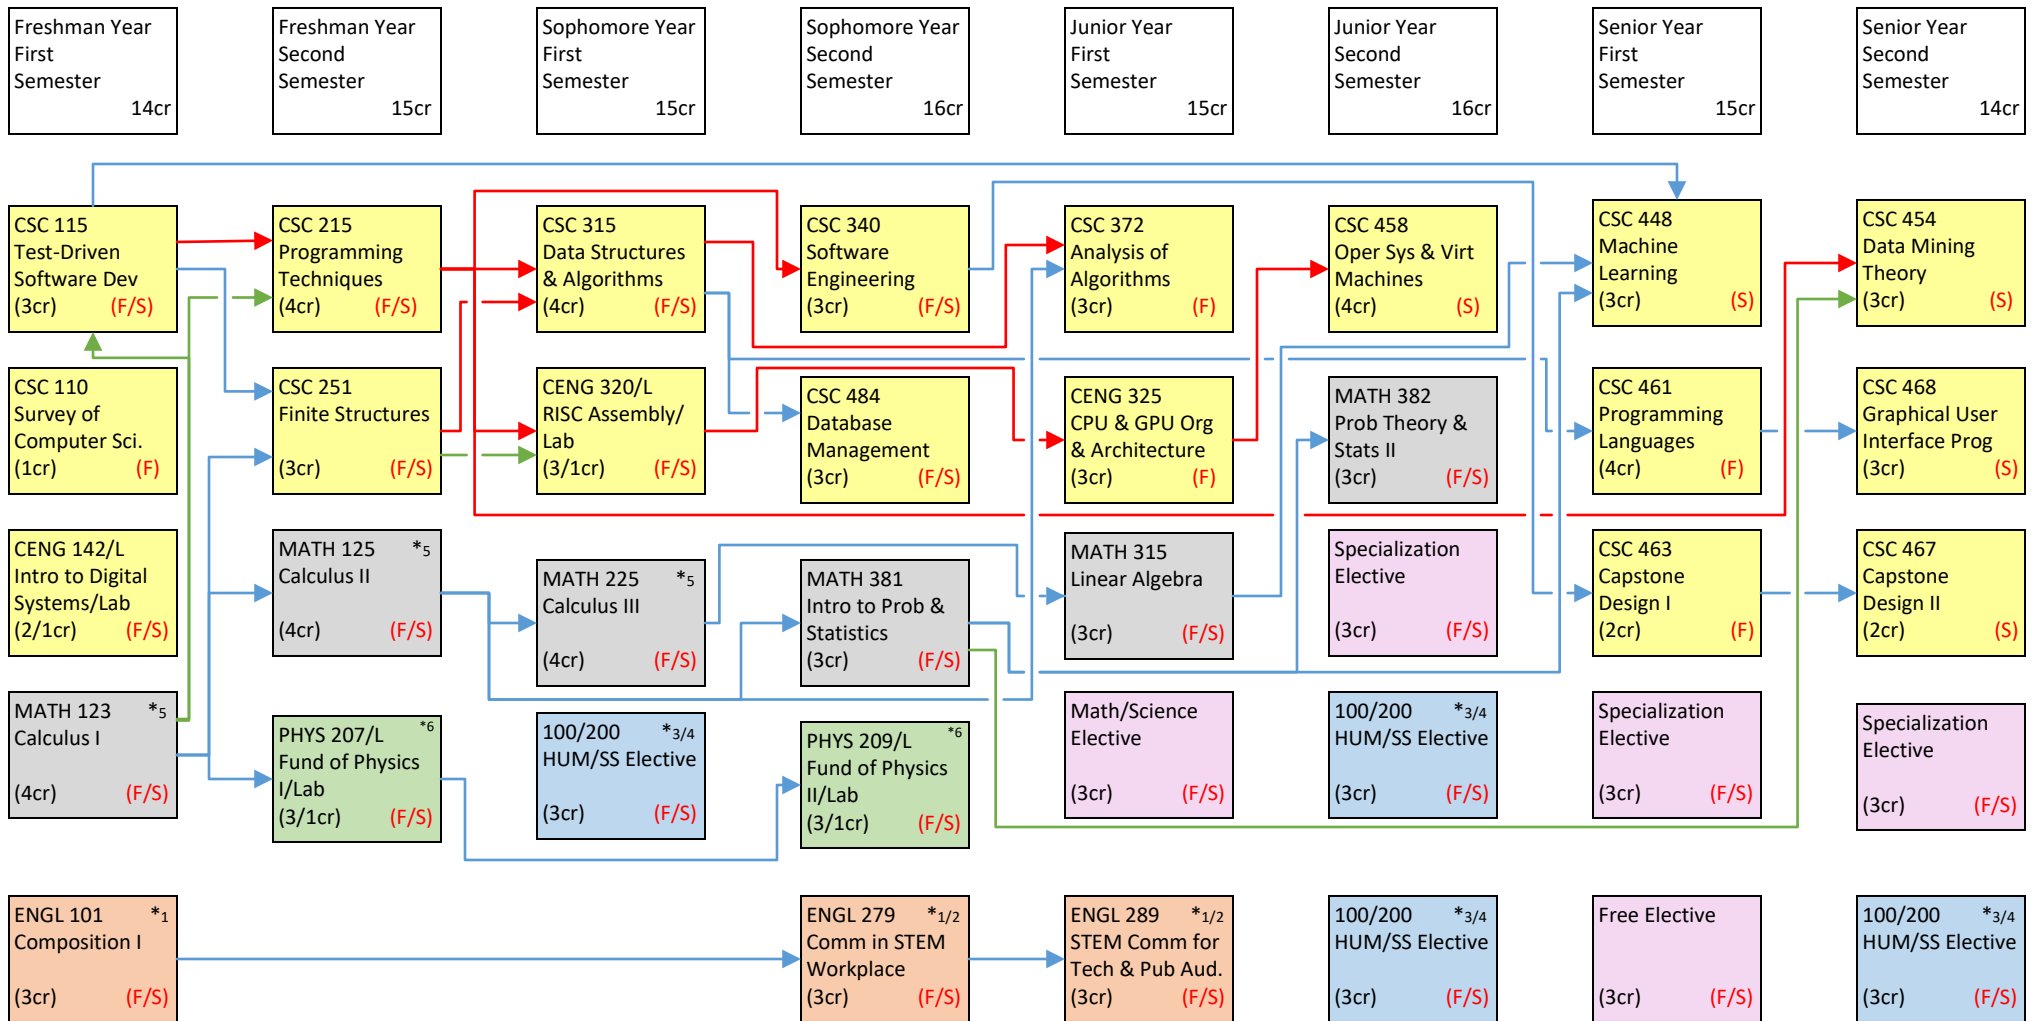

BS Computer Science: Artificial Intelligence and Machine Learning Specialization Curriculum Flowchart (2024-25)—120 Credits

Courses that are offered in Fall ONLY or Spring ONLY are indicated by **F** or **S** semesters, respectively.

Courses indicated **F/S** are offered Fall and Spring semesters.

*1-6 Indicates courses that may be used to satisfy goals 1-6 of the system general education requirements.

Refer to the 2024-25 academic catalog for additional information regarding system general education requirements, elective courses, pre-/co-requisites and grade requirements.