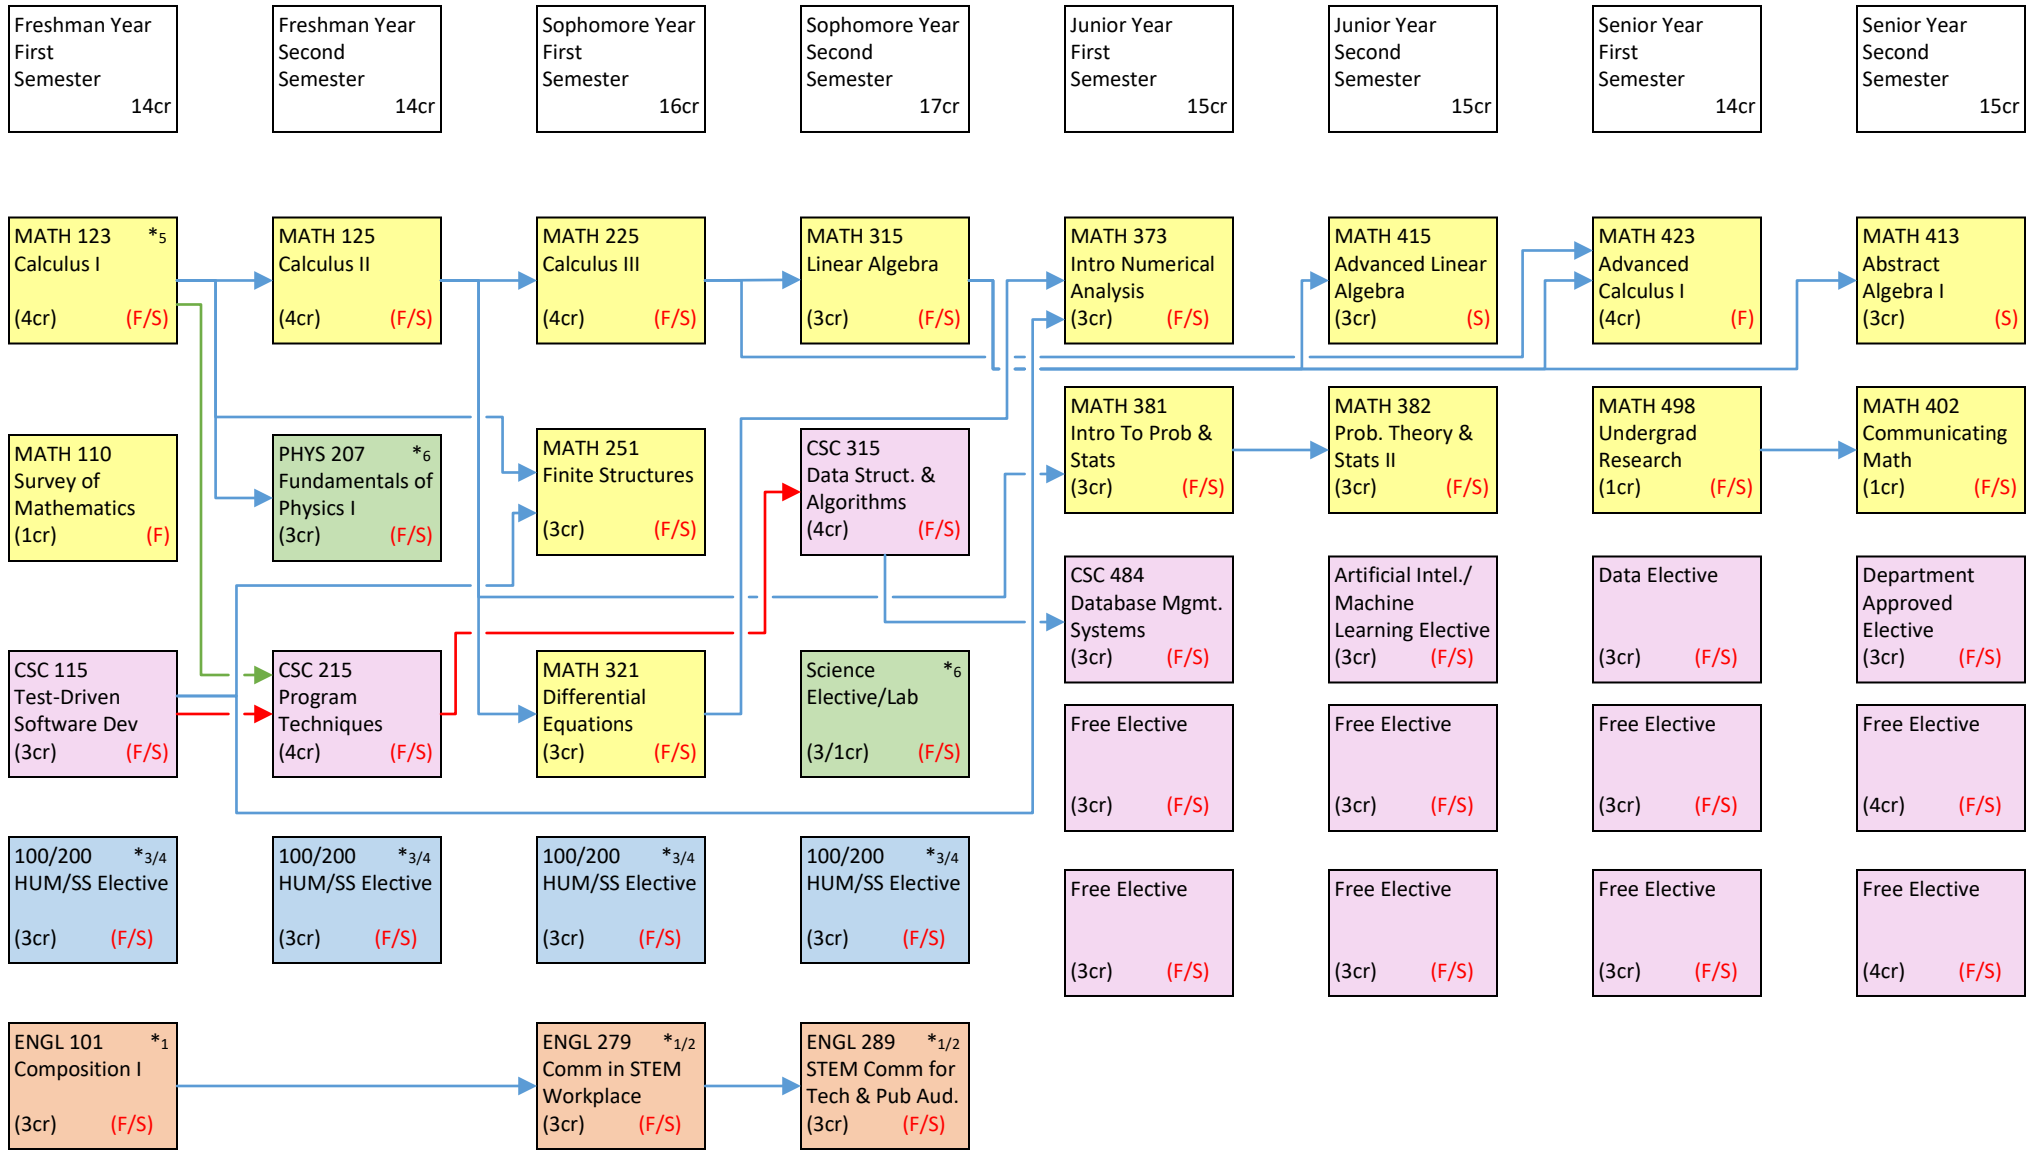

BS Mathematics: Data Science Specialization Curriculum Flowchart (2024-25)—120 credits

Courses that are offered in Fall ONLY or Spring ONLY are indicated by **F** or **S** semesters, respectively.

Courses indicated **F/S** are offered Fall and Spring semesters.

*1-6 Indicates courses that may be used to satisfy goals 1-6 of the system general education requirements.

Refer to the 2024-25 academic catalog for additional information regarding system general education requirements, elective courses, pre-/co-requisites and grade requirements.

A list of approved or recommended electives and other supplemental information may be obtained from your academic department.

Revised: July 2024

[CLICK HERE FOR ACCESSIBILITY](#)